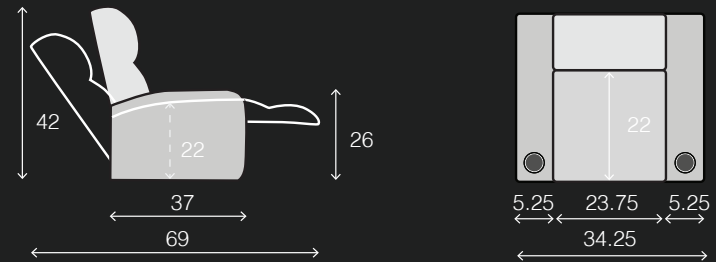

# SPECIFICATIONS

**TWO ARM**  
34.25 X 37 X 42

**RIGHT ARM**  
29 X 37 X 42

**LEFT ARM**  
29 X 37 X 42

**LEFT ARM + RIGHT WEDGE**  
40 X 37 X 42

**RIGHT WEDGE**  
34.75 X 37 X 42

**ARMLESS**  
23.75 X 37 X 42

## POPULAR LAYOUTS

Inches as width x depth x height

**RECLINER**  
34.25 x 37 x 42

**2 STRAIGHT**  
63.25 x 37 x 42

**3 STRAIGHT**  
92.25 x 37 x 42

**4 STRAIGHT**  
121.25 x 37 x 42

**2 CURVED**  
69 X 39 X 42

**3 CURVED**  
103.75 X 41 X 42

**4 CURVED**  
138.5 X 43 X 42

**4 CURVED MIDDLE LOVE**  
127.5 X 39 X 42

CLOUD XS850