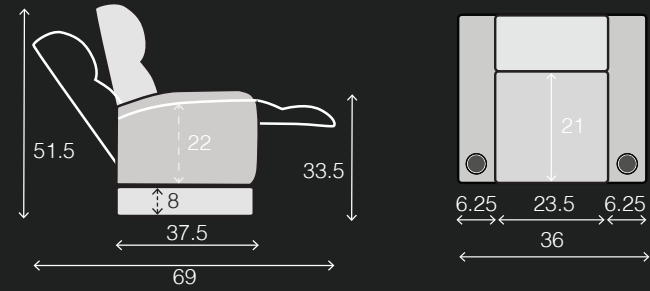

UPHOLSTERY

- ▶ Top Grain Leather
- ▶ Bonded Leather
- ▶ Leather Gel
- ▶ Microfiber

SPECIFICATIONS

TWO ARM
36 x 37.5 x 51.5

RIGHT ARM
29.75 x 37.5 x 51.5

LEFT ARM
29.75 x 37.5 x 51.5

ARMLESS
23.5 x 37.5 x 51.5

POPULAR LAYOUTS

Inches as width x depth x height

2 STRAIGHT
65.75 x 37.5 x 51.5

3 STRAIGHT
95.5 x 37.5 x 51.5

4 STRAIGHT
125.25 x 37.5 x 51.5

4 STRAIGHT MIDDLE LOVE
119 x 37.5 x 51.5

5 STRAIGHT
155 x 37.5 x 51.5

6 STRAIGHT
184.75 x 37.5 x 51.5

7 STRAIGHT
214.5 x 37.5 x 51.5

FLEX HR TIERED