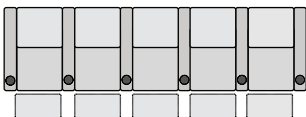

UPHOLSTERY

- ▶ Top Grain Leather
- ▶ Bonded Leather
- ▶ Leather Gel
- ▶ Microfiber

SPECIFICATIONS

TWO ARM
36 x 37.5 x 51.5

RIGHT ARM
29.75 x 37.5 x 51.5

LEFT ARM
29.75 x 37.5 x 51.5

ARMLESS
23.5 x 37.5 x 51.5

POPULAR LAYOUTS

Inches as width x depth x height

2 STRAIGHT
65.75 x 37.5 x 51.5

3 STRAIGHT
95.5 x 37.5 x 51.5

4 STRAIGHT
125.25 x 37.5 x 51.5

4 STRAIGHT MIDDLE LOVE
119 x 37.5 x 51.5

5 STRAIGHT
155 x 37.5 x 51.5

6 STRAIGHT
184.75 x 37.5 x 51.5

7 STRAIGHT
214.5 x 37.5 x 51.5

FLEX HR TIERED