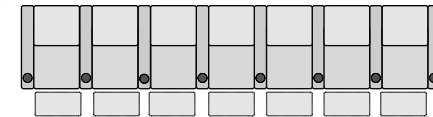

UPHOLSTERY

- ▶ Top Grain Leather
- ▶ Bonded Leather
- ▶ Leather Gel
- ▶ Microfiber

SPECIFICATIONS

TWO ARM
36 x 37.5 x 51.5

RIGHT ARM
29.75 x 37.5 x 51.5

LEFT ARM
29.75 x 37.5 x 51.5

ARMLESS
23.5 x 37.5 x 51.5

POPULAR LAYOUTS

Inches as width x depth x height

2 STRAIGHT
65.75 x 37.5 x 51.5

3 STRAIGHT
95.5 x 37.5 x 51.5

4 STRAIGHT
125.25 x 37.5 x 51.5

4 STRAIGHT MIDDLE LOVE
119 x 37.5 x 51.5

5 STRAIGHT
155 x 37.5 x 51.5

6 STRAIGHT
184.75 x 37.5 x 51.5

7 STRAIGHT
214.5 x 37.5 x 51.5

FLEX HR TIERED