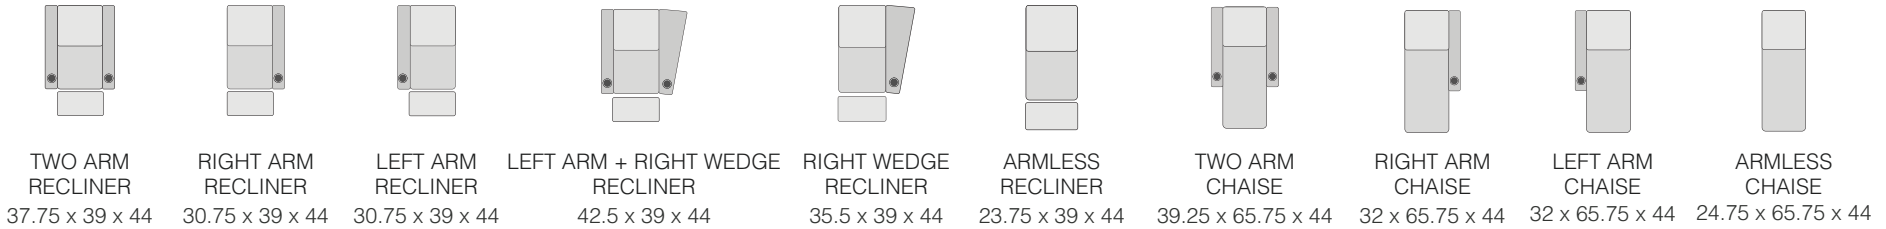

# SPECIFICATIONS

ADD 8" HEIGHT FOR BUILT-ON RISER

## POPULAR LAYOUTS

Inches as width x depth x height

2 STRAIGHT  
68.5 x 39 x 44

3 STRAIGHT  
99.25 x 39 x 44

4 STRAIGHT  
130 x 39 x 44

4 STRAIGHT MIDDLE LOVE  
123 x 39 x 44

2 CURVED  
73.25 x 41 x 44

3 CURVED  
108.75 x 43 x 44