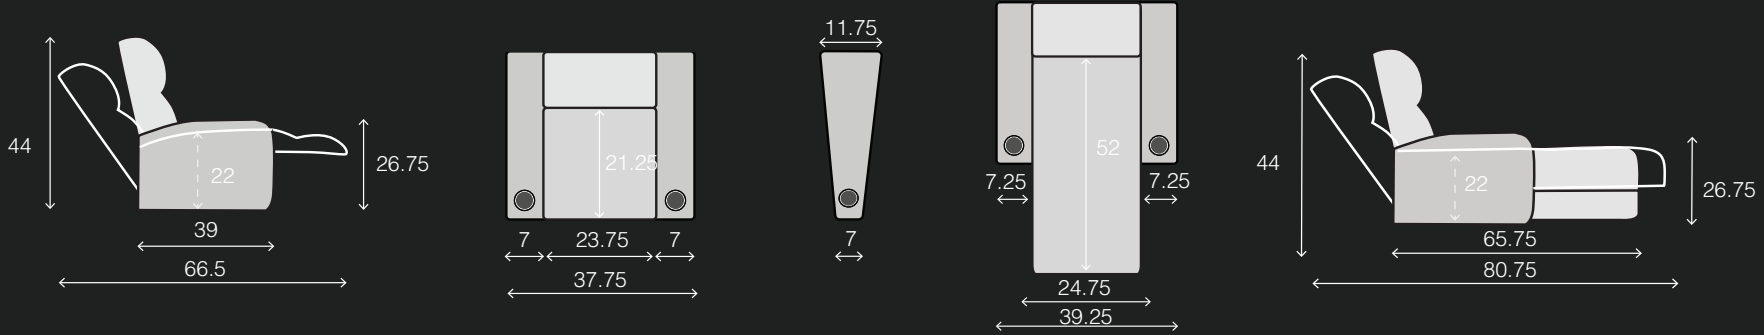

# SPECIFICATIONS

ADD 8" HEIGHT FOR BUILT-ON RISER

## POPULAR LAYOUTS

Inches as width x depth x height

2 STRAIGHT  
68.5 x 39 x 44

3 STRAIGHT  
99.25 x 39 x 44

4 STRAIGHT  
130 x 39 x 44

4 STRAIGHT MIDDLE LOVE  
123 x 39 x 44

2 CURVED  
73.25 x 41 x 44

3 CURVED  
108.75 x 43 x 44

4 CURVED  
144.25 x 45 x 44

4 CURVED MIDDLE LOVE  
132.5 x 43 x 44

2 LEFT CHAISE  
69.75 x 65.75 x 44

2 RIGHT CHAISE  
69.75 x 65.75 x 44

2 CHAISES  
71.25 x 65.75 x 44

2 CHAISE LOVE  
64 x 65.75 x 44

3 LEFT CHAISE  
100.5 x 65.75 x 44

4 OUTSIDE CHAISE CENTER LOVE  
125.5 x 65.75 x 44