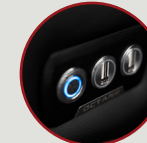

**CENTER CONSOLE**  
STORAGE UNIT

**BLISS LHR LOVESEAT**

**MORE FEATURES. MORE COMFORT.**

**OCTANE**  
SEATING

**HEAT & MASSAGE**  
SYSTEM

**MOTORIZED**  
LUMBAR SYSTEM

**MOTORIZED**  
HEADREST

**POWER**  
RECLINE