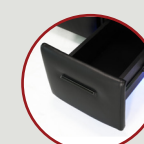

**RECLINER**  
37.75" W X 39" D X 44" H

**POWER**  
RECLINE

**POWER SWITCH**  
WITH USB PORT

**DEEP ARM**  
STORAGE

**LED LIGHTED**  
CUPHOLDERS

**LED LIGHTED**  
BASERAIL

**ACCESSORY**  
DOCKS

**POWER STATION**  
WITH USB PORTS

**PULL OUT STORAGE**  
DRAWER