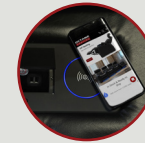

# BLISS LHR MASSAGE SERIES

**MORE FEATURES. MORE COMFORT.**

**OCTANE**  
SEATING

**HEAT & MASSAGE SYSTEM**

**MOTORIZED LUMBAR SYSTEM**

**MOTORIZED HEADREST**

**POWER RECLINE**

**POWER STATION WITH USB PORTS**