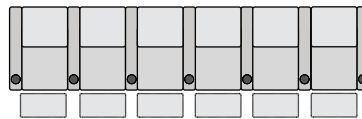

* Power SKUs only

UPHOLSTERY

- ▶ Top Grain Leather
- ▶ Bonded Leather
- ▶ Leather Gel
- ▶ Microfiber

SPECIFICATIONS

TWO ARM
34.5 x 36.25 x 42.25

RIGHT ARM MIDDLE
27.5 x 36.25 x 42.25

RIGHT ARM END
28.25 x 36.25 x 42.25

ARMLESS
21.25 x 36.25 x 42.25

POPULAR LAYOUTS

Inches as width x depth x height 

2 STRAIGHT
62.75 x 36.25 x 42.25

3 STRAIGHT
90.25 x 36.25 x 42.25

4 STRAIGHT
117.75 x 36.25 x 42.25

4 STRAIGHT LOVE
111.5 x 36.25 x 42.25

5 STRAIGHT
145.25 x 36.25 x 42.25

6 STRAIGHT
172.75 x 36.25 x 42.25

7 STRAIGHT
200.25 x 36.25 x 42.25

CHALLENGER XS700