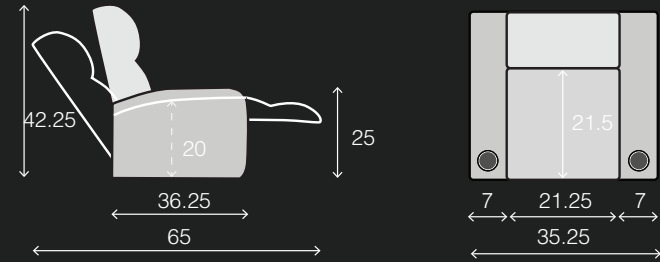

* Power SKUs only

UPHOLSTERY

- ▶ Top Grain Leather
- ▶ Bonded Leather
- ▶ Leather Gel
- ▶ Microfiber

SPECIFICATIONS

TWO ARM
34.5 x 36.25 x 42.25

RIGHT ARM MIDDLE
27.5 x 36.25 x 42.25

RIGHT ARM END
28.25 x 36.25 x 42.25

ARMLESS
21.25 x 36.25 x 42.25

POPULAR LAYOUTS

Inches as width x depth x height 

2 STRAIGHT
62.75 x 36.25 x 42.25

3 STRAIGHT
90.25 x 36.25 x 42.25

4 STRAIGHT
117.75 x 36.25 x 42.25

4 STRAIGHT LOVE
111.5 x 36.25 x 42.25

5 STRAIGHT
145.25 x 36.25 x 42.25

6 STRAIGHT
172.75 x 36.25 x 42.25

7 STRAIGHT
200.25 x 36.25 x 42.25

CHALLENGER XS700