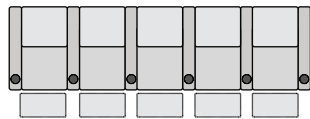

* Power SKUs only

UPHOLSTERY

- ▶ Top Grain Leather
- ▶ Bonded Leather
- ▶ Leather Gel
- ▶ Microfiber

SPECIFICATIONS

TWO ARM
34.5 x 36.25 x 42.25

RIGHT ARM MIDDLE
27.5 x 36.25 x 42.25

RIGHT ARM END
28.25 x 36.25 x 42.25

ARMLESS
21.25 x 36.25 x 42.25

POPULAR LAYOUTS

Inches as width x depth x height 

2 STRAIGHT
62.75 x 36.25 x 42.25

3 STRAIGHT
90.25 x 36.25 x 42.25

4 STRAIGHT
117.75 x 36.25 x 42.25

4 STRAIGHT LOVE
111.5 x 36.25 x 42.25

5 STRAIGHT
145.25 x 36.25 x 42.25

6 STRAIGHT
172.75 x 36.25 x 42.25

7 STRAIGHT
200.25 x 36.25 x 42.25

CHALLENGER XS700