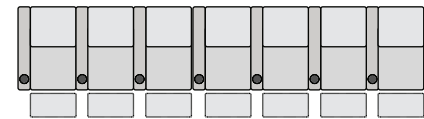

* Power SKUs only

UPHOLSTERY

- ▶ Top Grain Leather
- ▶ Bonded Leather
- ▶ Leather Gel
- ▶ Microfiber

SPECIFICATIONS

TWO ARM
34.5 x 36.25 x 42.25

RIGHT ARM MIDDLE
27.5 x 36.25 x 42.25

RIGHT ARM END
28.25 x 36.25 x 42.25

ARMLESS
21.25 x 36.25 x 42.25

POPULAR LAYOUTS

Inches as width x depth x height 

2 STRAIGHT
62.75 x 36.25 x 42.25

3 STRAIGHT
90.25 x 36.25 x 42.25

4 STRAIGHT
117.75 x 36.25 x 42.25

4 STRAIGHT LOVE
111.5 x 36.25 x 42.25

5 STRAIGHT
145.25 x 36.25 x 42.25

6 STRAIGHT
172.75 x 36.25 x 42.25

7 STRAIGHT
200.25 x 36.25 x 42.25

CHALLENGER XS700