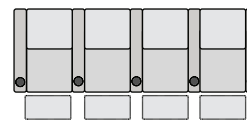

* Power SKUs only

UPHOLSTERY

- ▶ Top Grain Leather
- ▶ Bonded Leather
- ▶ Leather Gel
- ▶ Microfiber

SPECIFICATIONS

TWO ARM 37.5 x 37.75 x 43.25 **RIGHT ARM** 30.5 x 37.75 x 43.25 **LEFT ARM** 30.5 x 37.75 x 43.25 **LEFT ARM + RIGHT WEDGE** 42 x 37.75 x 43.25 **RIGHT WEDGE** 35 x 37.75 x 43.25 **ARMLESS** 23.5 x 37.75 x 43.25

POPULAR LAYOUTS

Inches as width x depth x height

2 STRAIGHT
68 x 37.75 x 43.25

3 STRAIGHT
98.5 x 37.75 x 43.25

4 STRAIGHT
129 x 37.75 x 43.25

4 STRAIGHT MIDDLE LOVE
122 x 37.75 x 43.25

2 CURVED
72.5 x 39.75 x 43.25

3 CURVED
107.5 x 41.75 x 43.25

4 CURVED
142.5 x 43.75 x 43.25

4 CURVED MIDDLE LOVE
131 x 41.75 x 43.25

DYNAMO XL400