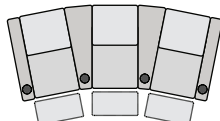

* Power SKUs only

UPHOLSTERY

- ▶ Top Grain Leather
- ▶ Bonded Leather
- ▶ Leather Gel
- ▶ Microfiber

SPECIFICATIONS

TWO ARM 37.5 x 37.75 x 43.25 **RIGHT ARM** 30.5 x 37.75 x 43.25 **LEFT ARM** 30.5 x 37.75 x 43.25 **LEFT ARM + RIGHT WEDGE** 42 x 37.75 x 43.25 **RIGHT WEDGE** 35 x 37.75 x 43.25 **ARMLESS** 23.5 x 37.75 x 43.25

POPULAR LAYOUTS

Inches as width x depth x height

2 STRAIGHT
68 x 37.75 x 43.25

3 STRAIGHT
98.5 x 37.75 x 43.25

4 STRAIGHT
129 x 37.75 x 43.25

4 STRAIGHT MIDDLE LOVE
122 x 37.75 x 43.25

2 CURVED
72.5 x 39.75 x 43.25

3 CURVED
107.5 x 41.75 x 43.25

4 CURVED
142.5 x 43.75 x 43.25

4 CURVED MIDDLE LOVE
131 x 41.75 x 43.25

DYNAMO XL400