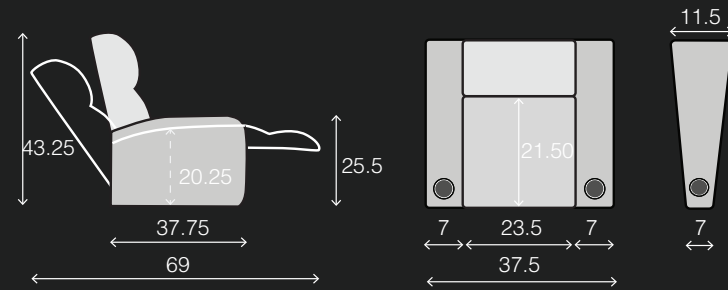

DYNAMO XL400

FEATURES

- ▶ Accessory Dock
- ▶ In-Arm Storage
- ▶ Gel Infused Memory Foam
- ▶ Kiln Dried Hardwood Frame
- ▶ USB Port*
- ▶ LED Lighted BaseRail*
- ▶ LED Lighted Cup Holders*
- ▶ Taller Seat Back
- ▶ Wallaway Design
- ▶ Chaise Style Footrest
- ▶ Lower Lumbar Support
- ▶ Power or Manual Recline
- ▶ Premium High Density Foam
- ▶ Pocketed Coil Springs

* Power SKUs only

UPHOLSTERY

- ▶ Top Grain Leather
- ▶ Bonded Leather
- ▶ Leather Gel
- ▶ Microfiber

SPECIFICATIONS

TWO ARM 37.5 x 37.75 x 43.25 **RIGHT ARM** 30.5 x 37.75 x 43.25 **LEFT ARM** 30.5 x 37.75 x 43.25 **LEFT ARM + RIGHT WEDGE** 42 x 37.75 x 43.25 **RIGHT WEDGE** 35 x 37.75 x 43.25 **ARMLESS** 23.5 x 37.75 x 43.25

POPULAR LAYOUTS

Inches as width x depth x height

2 STRAIGHT
68 x 37.75 x 43.25

3 STRAIGHT
98.5 x 37.75 x 43.25

4 STRAIGHT
129 x 37.75 x 43.25

4 STRAIGHT MIDDLE LOVE
122 x 37.75 x 43.25

2 CURVED
72.5 x 39.75 x 43.25

3 CURVED
107.5 x 41.75 x 43.25

4 CURVED
142.5 x 43.75 x 43.25

4 CURVED MIDDLE LOVE
131 x 41.75 x 43.25

DYNAMO XL400