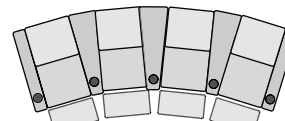

* Power SKUs only

UPHOLSTERY

- ▶ Top Grain Leather
- ▶ Bonded Leather
- ▶ Leather Gel
- ▶ Microfiber

SPECIFICATIONS

TWO ARM 37.5 x 37.75 x 43.25 **RIGHT ARM** 30.5 x 37.75 x 43.25 **LEFT ARM** 30.5 x 37.75 x 43.25 **LEFT ARM + RIGHT WEDGE** 42 x 37.75 x 43.25 **RIGHT WEDGE** 35 x 37.75 x 43.25 **ARMLESS** 23.5 x 37.75 x 43.25

POPULAR LAYOUTS

Inches as width x depth x height

2 STRAIGHT
68 x 37.75 x 43.25

3 STRAIGHT
98.5 x 37.75 x 43.25

4 STRAIGHT
129 x 37.75 x 43.25

4 STRAIGHT MIDDLE LOVE
122 x 37.75 x 43.25

2 CURVED
72.5 x 39.75 x 43.25

3 CURVED
107.5 x 41.75 x 43.25

4 CURVED
142.5 x 43.75 x 43.25

4 CURVED MIDDLE LOVE
131 x 41.75 x 43.25

DYNAMO XL400