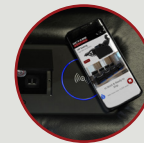

RECLINER
37.25" W X 37.25" D X 43.75" H

EPIC LHR MASSAGE SERIES

MORE FEATURES. MORE COMFORT.

OCTANE
SEATING

HEAT & MASSAGE SYSTEM

MOTORIZED LUMBAR SYSTEM

MOTORIZED HEADREST

POWER RECLINE

POWER STATION WITH USB PORTS

WIRELESS CHARGING STATION

DROP DOWN TABLE MIDDLE SEAT

DUAL ADJUSTABLE READING LIGHTS

POWER SWITCH WITH USB PORTS

DEEP ARM STORAGE

LED LIGHTED CUPHOLDERS

LED LIGHTED BASERAIL