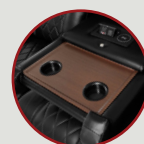

POWER STATION WITH USB PORTS

WIRELESS CHARGING STATION

DROP DOWN TABLE MIDDLE SEAT

DUAL ADJUSTABLE READING LIGHTS

POWER SWITCH WITH USB PORTS

DEEP ARM STORAGE

LED LIGHTED CUPHOLDERS

LED LIGHTED BASERAIL

WOOD GRAIN LAMINATE TABLE

ACCESSORY DOCKS

FULL SIZED MAGAZINE POUCH

EPIC LHR SOFA

MORE FEATURES. MORE COMFORT.

OCTANE
SEATING

HEAT & MASSAGE SYSTEM

MOTORIZED LUMBAR SYSTEM