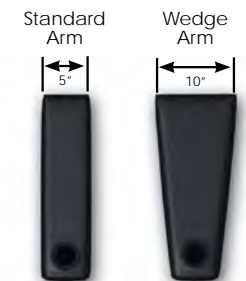

BACK HEIGHT OPTIONS

FOR DETAILED INFORMATION GO TO WWW.FORTRESSEATING.COM