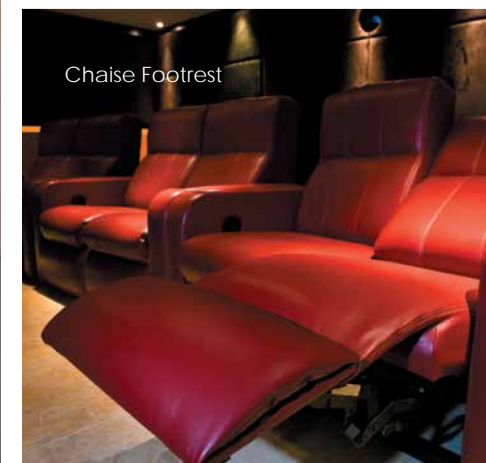

Chaise Footrest