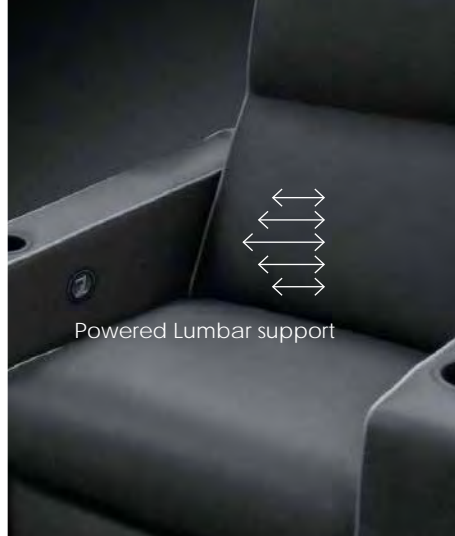

Stainless Cup Holder & Switches

Powder Coated Cup Holder to Match Leather/Fabric

Wood Front Panel Tilt-Out Cup Holder

Lighted Cup Holders

Pillow Back

USB & Power

Aisle Light

Chaise Footrest

Motorized Head Rest

Nail Head Detail

↑ Motorized Adjustable Seat Height
7" ↓

Storage Compartment
Motorized Reclining Mechanism
Inset Table Top
Front Access Cup Holders

Pocket Arms
Fixed Wedge Seat

Articulating Headrest

Powered Lumbar support

Euro Mattress:
Inflates within 3 minutes

Embroidered Logos

Retractable Touch Screen

LaunchPort

Reading Light

Extra Row Ottoman

Storage Ottoman