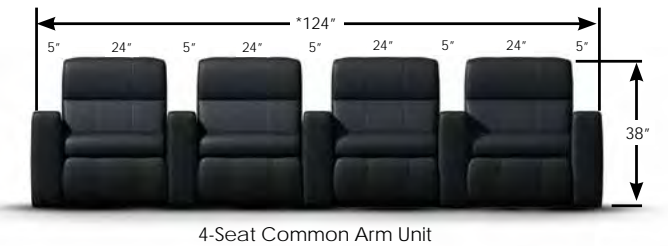

CHAIR CONFIGURATIONS

QUICK CONNECT ASSEMBLY