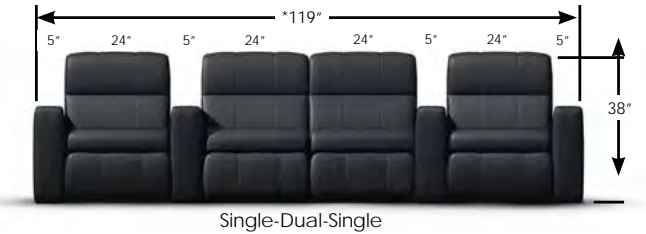

CHAIR CONFIGURATIONS

QUICK CONNECT ASSEMBLY