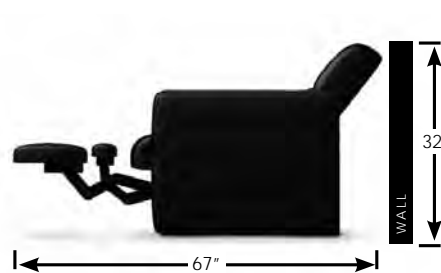

* Overall height will vary depending on style

CUSTOM SIZES ARE AVAILABLE FOR ALL COMPONENTS.

Sofas and sectionals are built to order

Examples are: 2-seat sofa 60"
3-seat sofa: 85"

Reclining mechanisms can be added to any seat in the sofa.

Unless you tell us differently, all chairs come with cup holders.

Add 0.5" per seat for upholstery allowance. Slight variance may occur with model.

VIEWING POSITIONS

Position 1: Closed

Position 2: Foot Rest Extended

(Recommended viewing position)
Maintains line-of-site viewing because footrest extends before back reclines. Chair may be placed against back wall.

Position 3: Full Recline

When in this position, the chair need be only 5" from wall.