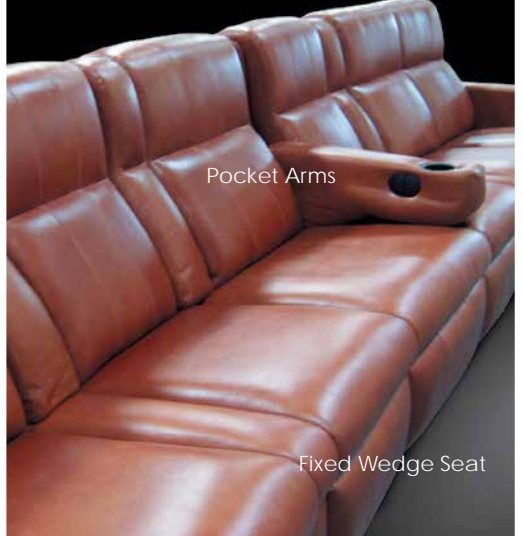

Motorized Head Rest

Nail Head Detail

↑ Motorized Adjustable Seat Height
7" ↓

Storage Compartment
Motorized Reclining Mechanism
Inset Table Top
Front Access Cup Holders

Pocket Arms
Fixed Wedge Seat

Articulating Headrest