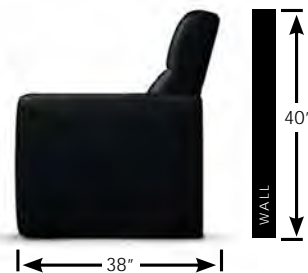

* Overall height will vary depending on style

CUSTOM SIZES ARE AVAILABLE FOR ALL COMPONENTS.

Sofas and sectionals are built to order

Examples are: 2-seat sofa 60"
3-seat sofa: 85"

Reclining mechanisms can be added to any seat in the sofa.

Unless you tell us differently, all chairs come with cup holders.

Add 0.5" per seat for upholstery allowance. Slight variance may occur with model.

VIEWING POSITIONS

Position 1: Closed

Position 2: Foot Rest Extended