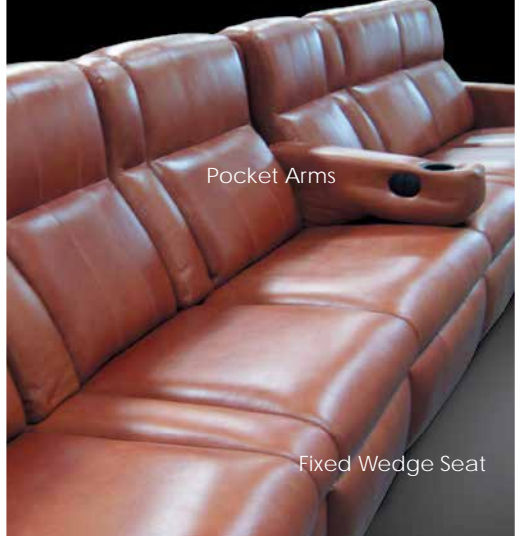

Motorized Head Rest

Nail Head Detail

↑ Motorized Adjustable Seat Height  
7" ↓

Storage Compartment  
Motorized Reclining Mechanism  
Inset Table Top  
Front Access Cup Holders

Pocket Arms  
Fixed Wedge Seat