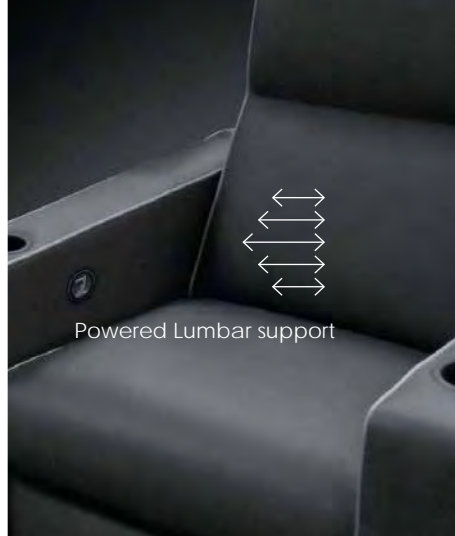

Stainless Cup Holder & Switches

Powder Coated Cup Holder to Match Leather/Fabric

Wood Front Panel Tilt-Out Cup Holder

Lighted Cup Holders

Pillow Back

USB & Power

Aisle Light

Chaise Footrest

Motorized Head Rest

Nail Head Detail

↑ Motorized Adjustable Seat Height  
7" ↓

Storage Compartment  
Motorized Reclining Mechanism  
Inset Table Top  
Front Access Cup Holders

Pocket Arms  
Fixed Wedge Seat

Articulating Headrest

Powered Lumbar support

Euro Mattress:  
Inflates within 3 minutes

Embroidered Logos

Retractable Touch Screen

LaunchPort

Reading Light

Extra Row Ottoman