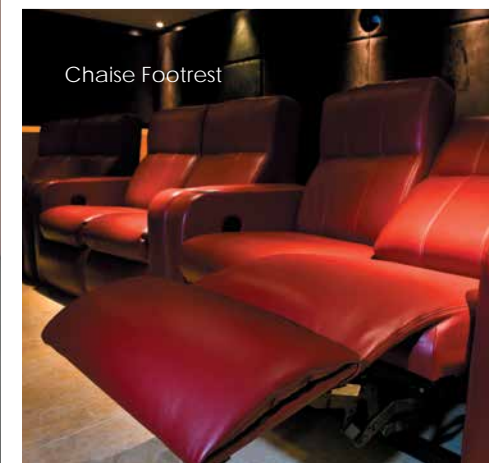

Chaise Footrest