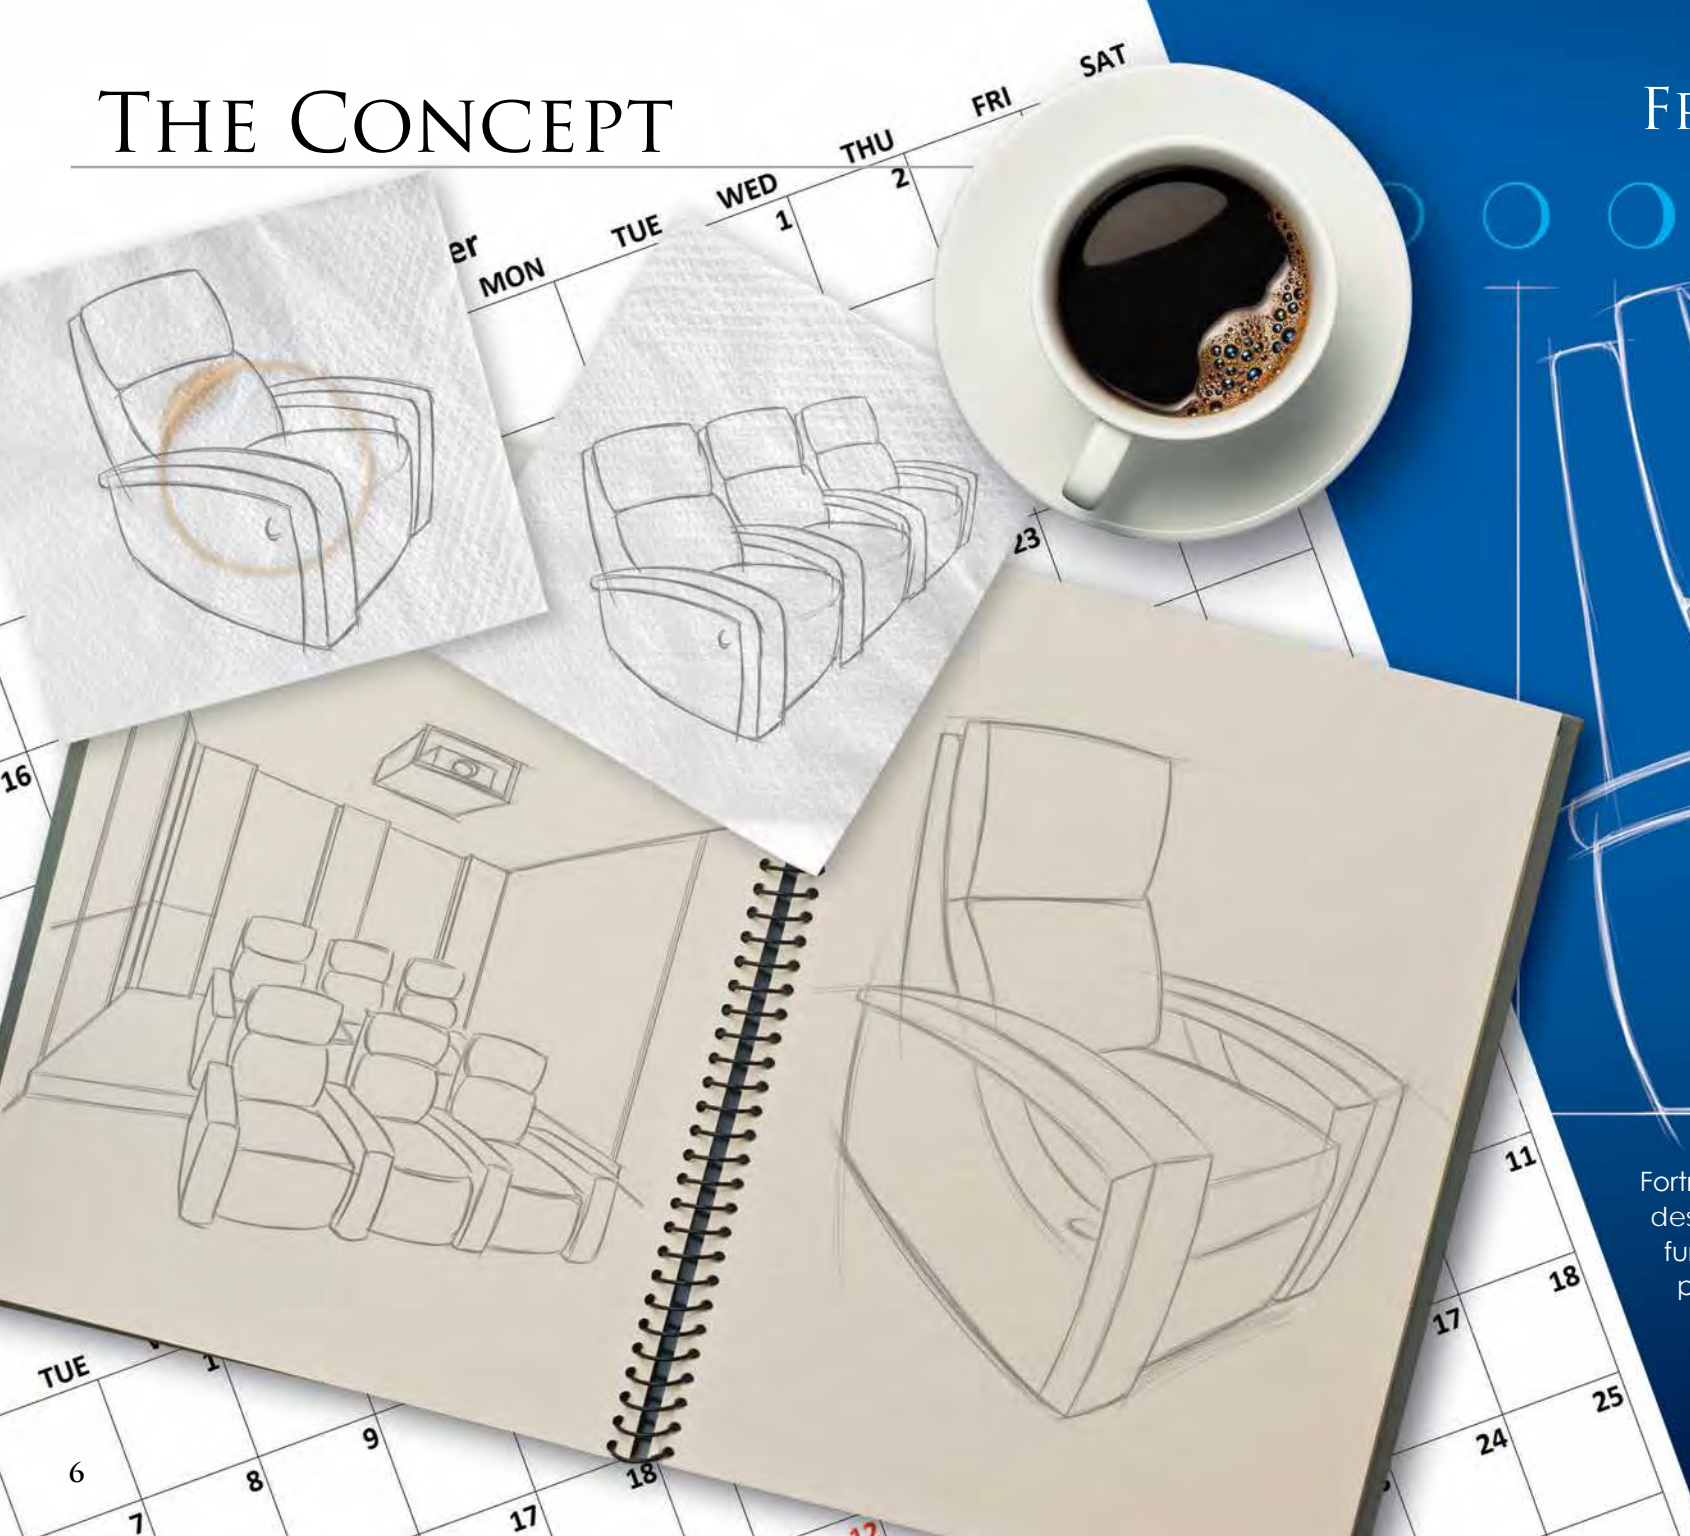

# THE CONCEPT

FROM CONCEPT TO SATISFACTION IN 90 DAYS.

Fortress defines custom as designing a unique piece of furniture to fit the room and the person. Whether working with specific dimensions, combining different design elements of existing products, or working from a blank canvas, Fortress has the manufacturing expertise to create your concepts.

SEATING DESIGNED  
TO YOUR  
SPECIFICATIONS