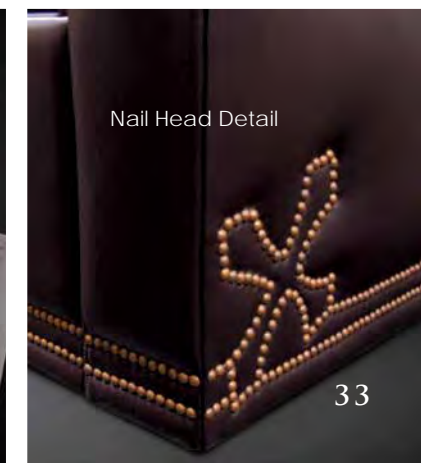

## OTHER ACCESSORIES

- Console Tables
- Tray Tables
- Table Tops: Laminate | Veneer
- Chaise Footrests
- Stainless Steel Switches
- Embroidered Logos
- Nail Heads
- Piping
- Aisle Lights
- Reading Lights
- Kidney Pillows
- Wood feet
- Bullion | Fringe

Stainless Cup Holder & Switches

Powder Coated Cup Holder to Match Leather/Fabric

Wood Front Panel Tilt-Out Cup Holder

Lighted Cup Holders

Pillow Back

USB & Power

Aisle Light

Chaise Footrest

Motorized Head Rest

Nail Head Detail

↑ Motorized Adjustable Seat Height  
7" ↓

Storage Compartment  
Motorized Reclining Mechanism  
Inset Table Top  
Front Access Cup Holders

Pocket Arms  
Fixed Wedge Seat