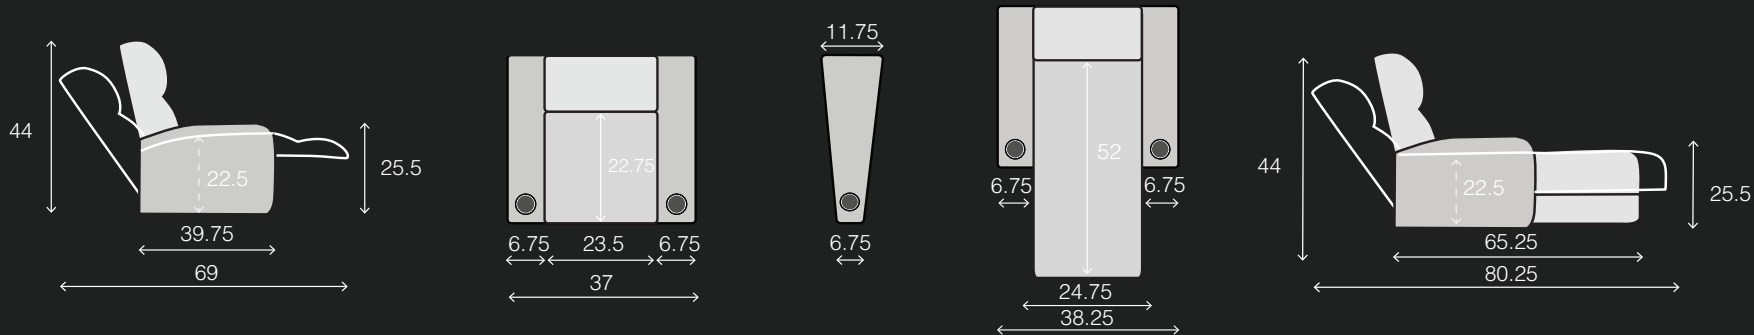

MAGNUM LHR SERIES

SPECIFICATIONS

TWO ARM RECLINER

37 x 39.75 x 44

RIGHT ARM RECLINER

30.25 x 39.75 x 44

LEFT ARM RECLINER

30.25 x 39.75 x 44

LEFT ARM + RIGHT WEDGE RECLINER

42 x 39.75 x 44

RIGHT WEDGE RECLINER

35.25 x 39.75 x 44

ARMLESS RECLINER

23.5 x 39.75 x 44

TWO ARM CHAISE

38.25 x 66.25 x 44

RIGHT ARM CHAISE

31.75 x 66.25 x 44

LEFT ARM CHAISE

31.75 x 65.25 x 44

ARMLESS CHAISE

24.75 x 66.25 x 44

POPULAR LAYOUTS

Inches as width x depth x height

2 STRAIGHT

67.25 x 39.75 x 44

3 STRAIGHT

97.5 x 39.75 x 44

4 STRAIGHT

127.75 x 39.75 x 44

4 STRAIGHT MIDDLE LOVE

121 x 39.75 x 44