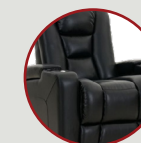

MORE FEATURES. MORE COMFORT.

OCTANE
SEATING

MOTORIZED
HEADREST

POWER
RECLINE

POWER SWITCH
WITH USB PORT

DEEP ARM
STORAGE

LED LIGHTED
CUPHOLDERS

LED LIGHTED
BASERAIL

ACCESSORY
DOCKS

POWER STATION
WITH USB PORTS

CENTER CONSOLE
STORAGE UNIT

PREMIUM
LUMBAR SUPPORT

MEGA HR LOVESEAT

MORE FEATURES. MORE COMFORT.

OCTANE
SEATING

MOTORIZED
HEADREST