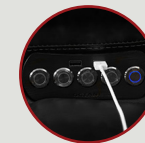

MEGA HR SERIES

MORE FEATURES. MORE COMFORT.

OCTANE
SEATING

MOTORIZED
HEADREST

POWER
RECLINE

POWER STATION
WITH USB PORTS

DROP DOWN TABLE
MIDDLE SEAT

DUAL ADJUSTABLE
READING LIGHTS

MORE FEATURES. MORE COMFORT.

OCTANE
SEATING

MOTORIZED
HEADREST

POWER
RECLINE

POWER SWITCH
WITH USB PORT

DEEP ARM
STORAGE

LED LIGHTED
CUPHOLDERS

LED LIGHTED
BASERAIL

ACCESSORY
DOCKS

POWER STATION
WITH USB PORTS

CENTER CONSOLE
STORAGE UNIT

PREMIUM
LUMBAR SUPPORT

MEGA HR LOVESEAT

MORE FEATURES. MORE COMFORT.

OCTANE
SEATING

MOTORIZED
HEADREST

POWER
RECLINE

POWER SWITCH
WITH USB PORTS

DEEP ARM
STORAGE

LED LIGHTED
CUPHOLDERS

LED LIGHTED
BASERAIL

ACCESSORY
DOCKS

PREMIUM
LUMBAR SUPPORT

MEGA HR RECLINER