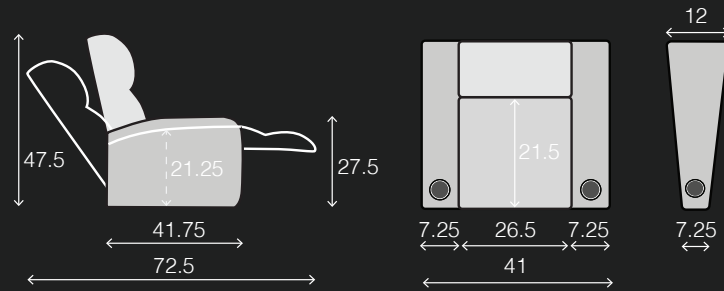

**BIG & TALL MAX SERIES**  
400 LB WEIGHT CAPACITY • TALLER BACK • WIDER SEAT

**NERO XL MAX**

# SPECIFICATIONS

TWO ARM  
41 X 41.75 X 47.5

RIGHT ARM  
33.75 X 41.75 X 47.5

LEFT ARM  
33.75 X 41.75 X 47.5

LEFT ARM + RIGHT WEDGE  
45.75 X 41.75 X 47.5

RIGHT WEDGE  
38.5 X 41.75 X 47.5

ARMLESS  
26.5 X 41.75 X 47.5

## POPULAR LAYOUTS

Inches as width x depth x height

2 STRAIGHT  
74.75 X 41.75 X 47.5

3 STRAIGHT  
108.5 X 41.75 X 47.5

4 STRAIGHT  
142.25 X 41.75 X 47.5

4 STRAIGHT MIDDLE LOVE  
135 X 41.75 X 47.5

2 CURVED  
79.5 X 43.75 X 47.5

3 CURVED  
118 X 45.75 X 47.5

4 CURVED  
156.5 X 47.75 X 47.5

4 CURVED MIDDLE LOVE  
144.5 X 47.75 X 47.5