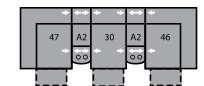

32 Rocker Recliner  
39 Power Rocker Recliner  
43 x 39 x 40"  
109 x 99 x 102cm  
IA: 17" / 43cm

33 Swivel Rocker Recliner  
43 x 39 x 41"  
109 x 99 x 104cm  
IA: 17" / 43cm

46 RHF Recliner  
66 RHF Power Recliner  
34 x 39 x 40"  
86 x 99 x 102cm

57 LHF Chaise  
34 x 69 x 40"  
86 x 175 x 102cm

58 Loveseat Console  
68 Power Loveseat Console  
80 x 39 x 40"  
203 x 99 x 102cm

A0 Storage Wedge 11°  
17 x 39 x 36"  
43 x 99 x 91cm

A1 Storage Wedge 45°  
36 x 37 x 36"  
91 x 94 x 91cm

A2 Storage Console  
13 x 39 x 36"  
33 x 99 x 91cm

MA  
107 x 107"  
272 x 272cm

MB  
104 x 122"  
264 x 310cm

MD  
117 x 118"  
297 x 300cm

ME  
166 x 74"  
422 x 188cm

MF  
125 x 70"  
318 x 178cm

MG  
164 x 74"  
417 x 188cm

MH  
117 x 66"  
297 x 168cm

Configurations measured in full recline.