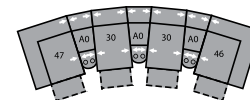

32 Rocker Recliner  
39 Power Rocker Recliner  
43 x 39 x 40"  
109 x 99 x 102cm  
IA: 17" / 43cm

33 Swivel Rocker Recliner  
43 x 39 x 41"  
109 x 99 x 104cm  
IA: 17" / 43cm

46 RHF Recliner  
66 RHF Power Recliner  
34 x 39 x 40"  
86 x 99 x 102cm

57 LHF Chaise  
34 x 69 x 40"  
86 x 175 x 102cm

58 Loveseat Console  
68 Power Loveseat Console  
80 x 39 x 40"  
203 x 99 x 102cm

A0 Storage Wedge 11°  
17 x 39 x 36"  
43 x 99 x 91cm

A1 Storage Wedge 45°  
36 x 37 x 36"  
91 x 94 x 91cm

A2 Storage Console  
13 x 39 x 36"  
33 x 99 x 91cm

MA  
107 x 107"  
272 x 272cm

MB  
104 x 122"  
264 x 310cm

MD  
117 x 118"  
297 x 300cm

ME  
166 x 74"  
422 x 188cm

MF  
125 x 70"  
318 x 178cm

MG  
164 x 74"  
417 x 188cm

MH  
117 x 66"  
297 x 168cm

Configurations measured in full recline.