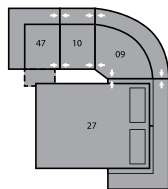

47 LHF Recliner  
67 LHF Power Recliner  
34 x 39 x 40"  
86 x 99 x 102cm

26 LHF Sofabed 54"  
72 x 39 x 40"  
183 x 99 x 102cm

27 RHF Sofabed 54"  
72 x 39 x 40"  
183 x 99 x 102cm

56 RHF Chaise  
34 x 69 x 40"  
86 x 175 x 102cm

57 LHF Chaise  
34 x 69 x 40"  
86 x 175 x 102cm

58 Loveseat Console  
68 Power Loveseat Console  
80 x 39 x 40"  
203 x 99 x 102cm

A0 Storage Wedge 11°  
17 x 39 x 36"  
43 x 99 x 91cm

A1 Storage Wedge 45°  
36 x 37 x 36"  
91 x 94 x 91cm

A2 Storage Console  
13 x 39 x 36"  
33 x 99 x 91cm

MA  
107 x 107"  
272 x 272cm

MB  
104 x 122"  
264 x 310cm

MD  
117 x 118"  
297 x 300cm

ME  
166 x 74"  
422 x 188cm

MF  
125 x 70"  
318 x 178cm

MG  
164 x 74"  
417 x 188cm

MH  
117 x 66"  
297 x 168cm

Configurations measured in full recline.