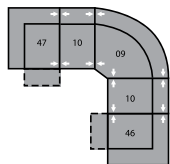

47 LHF Recliner  
67 LHF Power Recliner  
34 x 39 x 40"  
86 x 99 x 102cm

26 LHF Sofabed 54"  
72 x 39 x 40"  
183 x 99 x 102cm

27 RHF Sofabed 54"  
72 x 39 x 40"  
183 x 99 x 102cm

56 RHF Chaise  
34 x 69 x 40"  
86 x 175 x 102cm

57 LHF Chaise  
34 x 69 x 40"  
86 x 175 x 102cm

58 Loveseat Console  
68 Power Loveseat Console  
80 x 39 x 40"  
203 x 99 x 102cm

A0 Storage Wedge 11°  
17 x 39 x 36"  
43 x 99 x 91cm

A1 Storage Wedge 45°  
36 x 37 x 36"  
91 x 94 x 91cm

A2 Storage Console  
13 x 39 x 36"  
33 x 99 x 91cm

MA  
107 x 107"  
272 x 272cm

MB  
104 x 122"  
264 x 310cm

MD  
117 x 118"  
297 x 300cm

ME  
166 x 74"  
422 x 188cm

MF  
125 x 70"  
318 x 178cm

MG  
164 x 74"  
417 x 188cm

MH  
117 x 66"  
297 x 168cm

Configurations measured in full recline.