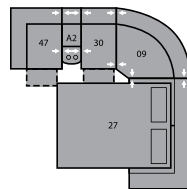

47 LHF Recliner  
67 LHF Power Recliner  
34 x 39 x 40"  
86 x 99 x 102cm

26 LHF Sofabed 54"  
72 x 39 x 40"  
183 x 99 x 102cm

27 RHF Sofabed 54"  
72 x 39 x 40"  
183 x 99 x 102cm

56 RHF Chaise  
34 x 69 x 40"  
86 x 175 x 102cm

57 LHF Chaise  
34 x 69 x 40"  
86 x 175 x 102cm

58 Loveseat Console  
68 Power Loveseat Console  
80 x 39 x 40"  
203 x 99 x 102cm

A0 Storage Wedge 11°  
17 x 39 x 36"  
43 x 99 x 91cm

A1 Storage Wedge 45°  
36 x 37 x 36"  
91 x 94 x 91cm

A2 Storage Console  
13 x 39 x 36"  
33 x 99 x 91cm

MA  
107 x 107"  
272 x 272cm

MB  
104 x 122"  
264 x 310cm

MD  
117 x 118"  
297 x 300cm

ME  
166 x 74"  
422 x 188cm

MF  
125 x 70"  
318 x 178cm

MG  
164 x 74"  
417 x 188cm

MH  
117 x 66"  
297 x 168cm

Configurations measured in full recline.