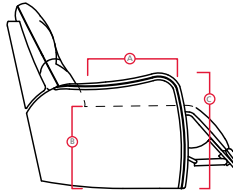

# 41045 DIVO

**PALLISER**  
My Home, My Style, My Way™

DIMENSIONS SHOWN AS WIDTH X DEPTH X HEIGHT.  
SPECIFICATIONS ARE CORRECT AT TIME OF PRINTING AND ARE SUBJECT TO CHANGE WITHOUT NOTICE.  
LHF – LEFT HAND FACING RHF – RIGHT HAND FACING IA – INSIDE ARM TO INSIDE ARM

- Ⓐ Seat Depth 21" / 53cm
- Ⓑ Seat Height 20" / 51cm
- Ⓒ Arm Height 26.5" / 67cm