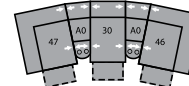

32 Rocker Recliner  
39 Power Rocker Recliner  
43 x 39 x 40"  
109 x 99 x 102cm  
IA: 17" / 43cm

33 Swivel Rocker Recliner  
43 x 39 x 41"  
109 x 99 x 104cm  
IA: 17" / 43cm

46 RHF Recliner  
66 RHF Power Recliner  
34 x 39 x 40"  
86 x 99 x 102cm

57 LHF Chaise  
34 x 69 x 40"  
86 x 175 x 102cm

58 Loveseat Console  
68 Power Loveseat Console  
80 x 39 x 40"  
203 x 99 x 102cm

A0 Storage Wedge 11°  
17 x 39 x 36"  
43 x 99 x 91cm

A1 Storage Wedge 45°  
36 x 37 x 36"  
91 x 94 x 91cm

A2 Storage Console  
13 x 39 x 36"  
33 x 99 x 91cm

MA  
107 x 107"  
272 x 272cm

MB  
104 x 122"  
264 x 310cm

MD  
117 x 118"  
297 x 300cm

ME  
166 x 74"  
422 x 188cm

MF  
125 x 70"  
318 x 178cm

MG  
164 x 74"  
417 x 188cm

MH  
117 x 66"  
297 x 168cm

Configurations measured in full recline.