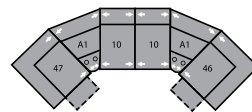

32 Rocker Recliner  
39 Power Rocker Recliner  
43 x 39 x 40"  
109 x 99 x 102cm  
IA: 17" / 43cm

33 Swivel Rocker Recliner  
43 x 39 x 41"  
109 x 99 x 104cm  
IA: 17" / 43cm

46 RHF Recliner  
66 RHF Power Recliner  
34 x 39 x 40"  
86 x 99 x 102cm

57 LHF Chaise  
34 x 69 x 40"  
86 x 175 x 102cm

58 Loveseat Console  
68 Power Loveseat Console  
80 x 39 x 40"  
203 x 99 x 102cm

A0 Storage Wedge 11°  
17 x 39 x 36"  
43 x 99 x 91cm

A1 Storage Wedge 45°  
36 x 37 x 36"  
91 x 94 x 91cm

A2 Storage Console  
13 x 39 x 36"  
33 x 99 x 91cm

MA  
107 x 107"  
272 x 272cm

MB  
104 x 122"  
264 x 310cm

MD  
117 x 118"  
297 x 300cm

ME  
166 x 74"  
422 x 188cm

MF  
125 x 70"  
318 x 178cm

MG  
164 x 74"  
417 x 188cm

MH  
117 x 66"  
297 x 168cm

Configurations measured in full recline.