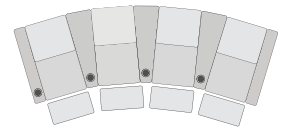

## POPULAR LAYOUTS

Inches as width x depth x height

2 STRAIGHT  
70.25 x 39 x 44

3 STRAIGHT  
101.5 x 39 x 44

4 STRAIGHT  
132.75 x 39 x 44

4 STRAIGHT MIDDLE LOVE  
125 x 39 x 44

2 CURVED  
75.25 x 41 x 44

3 CURVED  
111.5 x 43 x 44

4 CURVED  
147.75 x 45 x 44

4 CURVED MIDDLE LOVE  
135 x 43 x 44

POPULAR CHAISE LAYOUTS

Inches as width x depth x height

2 LEFT CHAISE  
71.25 x 66 x 44

2 RIGHT CHAISE  
71.25 x 66 x 44

2 CHAISES  
72 x 66 x 44