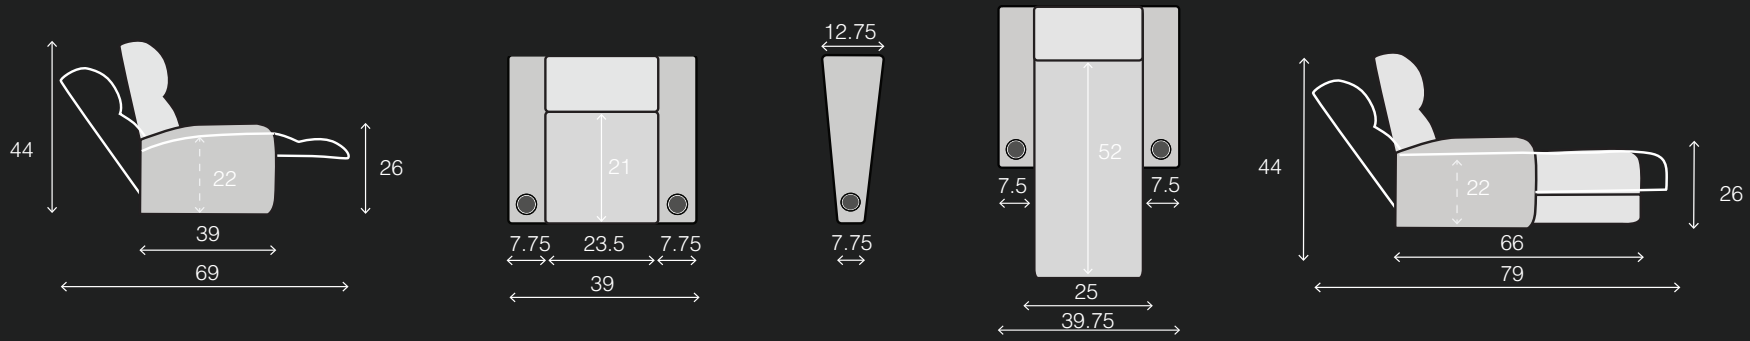

## POPULAR LAYOUTS

Inches as width x depth x height

2 STRAIGHT  
70.25 x 39 x 44

3 STRAIGHT  
101.5 x 39 x 44

4 STRAIGHT  
132.75 x 39 x 44

4 STRAIGHT MIDDLE LOVE  
125 x 39 x 44

2 CURVED  
75.25 x 41 x 44

3 CURVED  
111.5 x 43 x 44

4 CURVED  
147.75 x 45 x 44

4 CURVED MIDDLE LOVE  
135 x 43 x 44

POPULAR CHAISE LAYOUTS

Inches as width x depth x height

2 LEFT CHAISE  
71.25 x 66 x 44

2 RIGHT CHAISE  
71.25 x 66 x 44

2 CHAISES  
72 x 66 x 44

2 CHAISE LOVE  
64.5 x 66 x 44

3 LEFT CHAISE  
102.5 x 66 x 44

3 LOVE LEFT CHAISE  
94.75 x 66 x 44

3 SOFA LEFT CHAISE  
87 x 66 x 44

3 OUTSIDE CHAISE  
103 x 66 x 44

3 SOFA TRIPLE CHAISE  
89.5 x 66 x 44

4 CENTER CHAISE  
127 x 66 x 44

4 OUTSIDE CHAISE  
134.75 x 66 x 44

4 OUTSIDE CHAISE CENTER LOVE  
127 x 66 x 44

FEATURES

- ▶ Motorized Headrest
- ▶ Arm Storage
- ▶ Accessory Docks
- ▶ USB Port on Power Switch
- ▶ Gel Infused Memory Foam
- ▶ Kiln Dried Hardwood Frame
- ▶ LED Lighting System
- ▶ Power Recline
- ▶ Wallaway Design
- ▶ Automotive Inspired Stitching
- ▶ Lower Lumbar Support
- ▶ Taller Seat Back
- ▶ Premium High Density Foam
- ▶ Pocketed Coil Springs