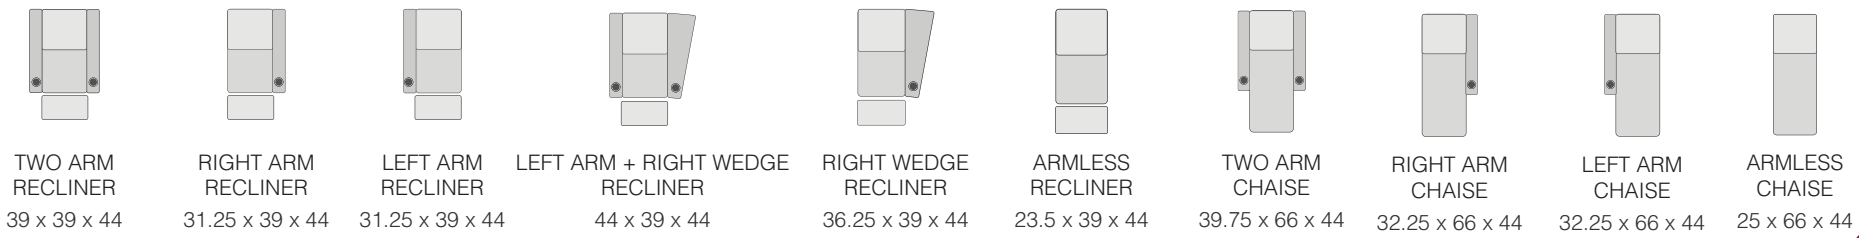

## POPULAR LAYOUTS

Inches as width x depth x height

2 STRAIGHT  
70.25 x 39 x 44

3 STRAIGHT  
101.5 x 39 x 44

4 STRAIGHT  
132.75 x 39 x 44

4 STRAIGHT MIDDLE LOVE  
125 x 39 x 44

2 CURVED  
75.25 x 41 x 44

3 CURVED  
111.5 x 43 x 44