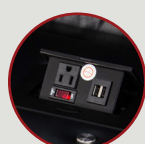

PILLOW HR SERIES

MORE FEATURES. MORE COMFORT.

OCTANE
SEATING

MOTORIZED
HEADREST

POWER
RECLINE

POWER STATION
WITH USB PORTS

WIRELESS
CHARGING STATION

DROP DOWN TABLE
MIDDLE SEAT

DUAL ADJUSTABLE
READING LIGHTS

POWER SWITCH
WITH USB PORTS

DEEP ARM
STORAGE

LED LIGHTED
CUPHOLDERS

LED LIGHTED
BASERAIL

WOOD GRAIN
LAMINATE TABLE

ACCESSORY
DOCKS

FULL SIZED
MAGAZINE POUCH