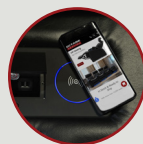

PILLOW HR SERIES

MORE FEATURES. MORE COMFORT.

OCTANE
SEATING

MOTORIZED
HEADREST

POWER
RECLINE

POWER STATION
WITH USB PORTS

WIRELESS
CHARGING STATION

DROP DOWN TABLE
MIDDLE SEAT