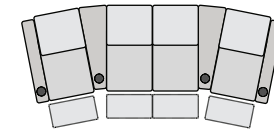

## POPULAR LAYOUTS

Inches as width x depth x height

2 STRAIGHT  
68.5 x 36 x 43.5

3 STRAIGHT  
99.5 x 36 x 43.5

4 STRAIGHT  
130.5 x 36 x 43.5

4 STRAIGHT MIDDLE LOVE  
124 x 36 x 43.5

2 CURVED  
73 x 38 x 43.5

3 CURVED  
108.5 x 40 x 43.5

4 CURVED  
144 x 42 x 43.5

4 CURVED MIDDLE LOVE  
133 x 40 x 43.5