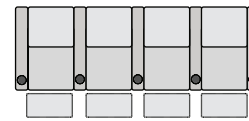

## POPULAR LAYOUTS

Inches as width x depth x height

2 STRAIGHT  
68.5 x 36 x 43.5

3 STRAIGHT  
99.5 x 36 x 43.5

4 STRAIGHT  
130.5 x 36 x 43.5

4 STRAIGHT MIDDLE LOVE  
124 x 36 x 43.5

2 CURVED  
73 x 38 x 43.5

3 CURVED  
108.5 x 40 x 43.5

4 CURVED  
144 x 42 x 43.5

4 CURVED MIDDLE LOVE  
133 x 40 x 43.5