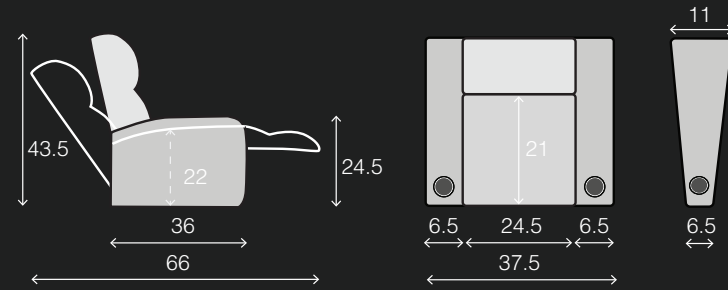

FEATURES

- Arm Storage
- Accessory Dock
- Gel Infused Memory Foam
- Kiln Dried Hardwood Frame
- USB Port*
- LED Lighted BaseRail*
- LED Lighted Cupholders*
- Taller Seat Back
- Wallaway Design
- Chaise Style Footrest
- Lower Lumbar Support
- Power or Manual Recline
- Premium High Density Foam
- Pocketed Coil Springs

UPHOLSTERY

- Top Grain Leather
- Bonded Leather
- Leather Gel
- Microfiber

SPECIFICATIONS