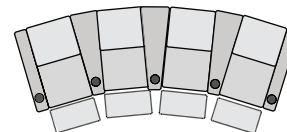

## POPULAR LAYOUTS

Inches as width x depth x height

2 STRAIGHT  
68.5 x 36 x 43.5

3 STRAIGHT  
99.5 x 36 x 43.5

4 STRAIGHT  
130.5 x 36 x 43.5

4 STRAIGHT MIDDLE LOVE  
124 x 36 x 43.5

2 CURVED  
73 x 38 x 43.5

3 CURVED  
108.5 x 40 x 43.5

4 CURVED  
144 x 42 x 43.5

4 CURVED MIDDLE LOVE  
133 x 40 x 43.5