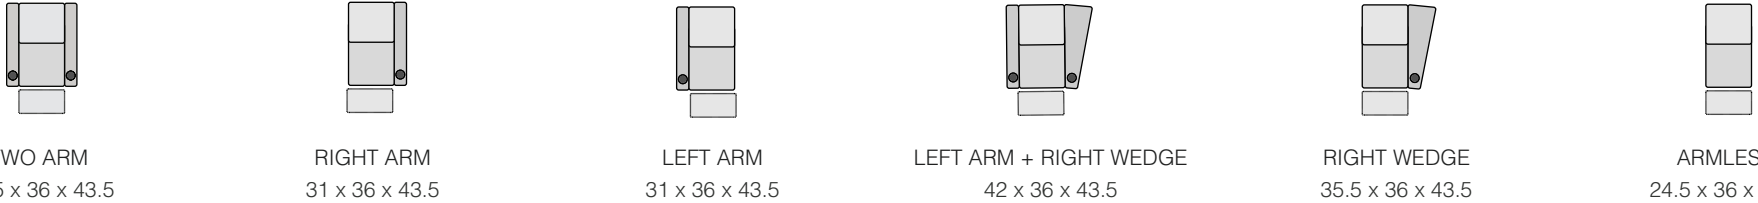

## POPULAR LAYOUTS

Inches as width x depth x height

2 STRAIGHT  
68.5 x 36 x 43.5

3 STRAIGHT  
99.5 x 36 x 43.5

4 STRAIGHT  
130.5 x 36 x 43.5

4 STRAIGHT MIDDLE LOVE  
124 x 36 x 43.5

2 CURVED  
73 x 38 x 43.5