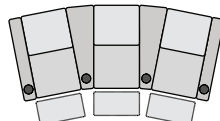

## POPULAR LAYOUTS

Inches as width x depth x height

2 STRAIGHT  
68.5 x 36 x 43.5

3 STRAIGHT  
99.5 x 36 x 43.5

4 STRAIGHT  
130.5 x 36 x 43.5

4 STRAIGHT MIDDLE LOVE  
124 x 36 x 43.5

2 CURVED  
73 x 38 x 43.5

3 CURVED  
108.5 x 40 x 43.5

4 CURVED  
144 x 42 x 43.5

4 CURVED MIDDLE LOVE  
133 x 40 x 43.5