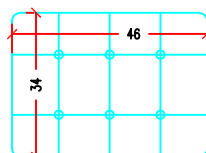

21" width

24" width

27" width

Dual 24" connected seats for 48" loveseat

36" SINGLE LOVESEAT-pwr only

SIDE VIEW OF CONTEMPO CONSOLE

SIDE VIEW OF ANGLE CONSOLE

SIDE VIEW OF

LARGE OTTOMAN (OPTIONAL PULLOUT BED)

STRAIGHT & WEDGE ARMS

TOP VIEW OF CONTEMPO CONSOLE

Row of 3- 24" width

SMALL OTTOMAN

SHARK REMOVABLE ARM

Angled Row of 4- 24" width

CHAISE