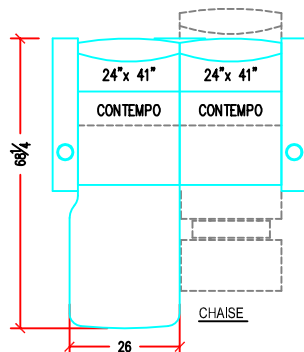

21" width

24" width

27" width

Dual 24" connected seats for 48" loveseat

36" SINGLE LOVESEAT-pwr only

SIDE VIEW OF CONTEMPO CONSOLE

SIDE VIEW OF ANGLE CONSOLE

SIDE VIEW OF

LARGE OTTOMAN (OPTIONAL PULLOUT BED)

STRAIGHT & WEDGE ARMS

TOP VIEW OF CONTEMPO CONSOLE

Row of 3- 24" width

SMALL OTTOMAN

SHARK REMOVABLE ARM

Angled Row of 4- 24" width

CHAISE

We recommend that the Minimum distance between rows is 84" from back of chair to back of chair

Average Weight  
Chair: 100 lbs  
Arm: 25 lbs  
Console: 35 lbs

ALL MEASUREMENTS ARE APPROXIMATE AND SUBJECT TO CHANGE WITHOUT NOTICE. DUPLICATION IN WHOLE OR IN PART WITHOUT WRITTEN CONSENT IS PROHIBITED. COPYRIGHT 1998-2011 ACOUSTIC INNOVATIONS INC.