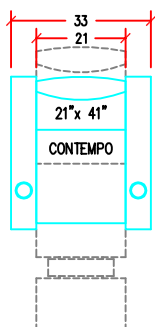

21" width

24" width

27" width

Dual 24" connected seats for 48" loveseat

36" SINGLE LOVESEAT-pwr only

SIDE VIEW OF CONTEMPO CONSOLE

SIDE VIEW OF ANGLE CONSOLE

SIDE VIEW OF

LARGE OTTOMAN (OPTIONAL PULLOUT BED)

STRAIGHT & WEDGE ARMS

TOP VIEW OF CONTEMPO CONSOLE

Row of 3- 24" width

SMALL OTTOMAN

SHARK REMOVABLE ARM

Angled Row of 4- 24" width

CHAISE

We recommend that the Minimum distance between rows is 84" from back of chair to back of chair

Average Weight  
Chair: 100 lbs  
Arm: 25 lbs  
Console: 35 lbs

ALL MEASUREMENTS ARE APPROXIMATE AND SUBJECT TO CHANGE WITHOUT NOTICE. DUPLICATION IN WHOLE OR IN PART WITHOUT WRITTEN CONSENT IS PROHIBITED. COPYRIGHT 1998-2011 ACOUSTIC INNOVATIONS INC.