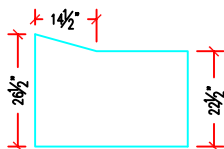

21" width

24" width

27" width

Dual 24" connected seats for 48" loveseat

36" SINGLE LOVESEAT-pwr only

SIDE VIEW OF CONTEMPO CONSOLE

SIDE VIEW OF ANGLE CONSOLE

SIDE VIEW OF

LARGE OTTOMAN (OPTIONAL PULLOUT BED)

STRAIGHT & WEDGE ARMS

TOP VIEW OF CONTEMPO CONSOLE

Row of 3- 24" width

SMALL OTTOMAN

SHARK REMOVABLE ARM

Angled Row of 4- 24" width

CHAISE