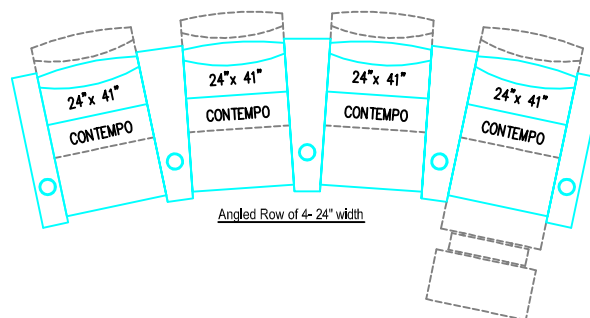

21" width

24" width

27" width

Dual 24" connected seats for 48" loveseat

36" SINGLE LOVESEAT-pwr only

SIDE VIEW OF CONTEMPO CONSOLE

SIDE VIEW OF ANGLE CONSOLE

SIDE VIEW OF

LARGE OTTOMAN (OPTIONAL PULLOUT BED)

STRAIGHT & WEDGE ARMS

TOP VIEW OF CONTEMPO CONSOLE

Row of 3- 24" width

SMALL OTTOMAN

SHARK REMOVABLE ARM

Angled Row of 4- 24" width

CHAISE

We recommend that the Minimum distance between rows is 84" from back of chair to back of chair

Average Weight  
Chair: 100 lbs  
Arm: 25 lbs  
Console: 35 lbs

ALL MEASUREMENTS ARE APPROXIMATE AND SUBJECT TO CHANGE WITHOUT NOTICE. DUPLICATION IN WHOLE OR IN PART WITHOUT WRITTEN CONSENT IS PROHIBITED. COPYRIGHT 1998-2011 ACOUSTIC INNOVATIONS INC.