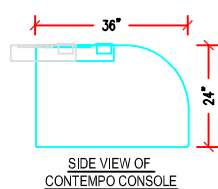

21" width

24" width

27" width

Dual 24" connected seats for 48" loveseat

36" SINGLE LOVESEAT-pwr only

SIDE VIEW OF CONTEMPO CONSOLE

SIDE VIEW OF ANGLE CONSOLE

SIDE VIEW OF

LARGE OTTOMAN (OPTIONAL PULLOUT BED)

STRAIGHT & WEDGE ARMS

TOP VIEW OF CONTEMPO CONSOLE

Row of 3- 24" width

SMALL OTTOMAN

SHARK REMOVABLE ARM

Angled Row of 4- 24" width

CHAISE

We recommend that the Minimum distance between rows is 84" from back of chair to back of chair

Average Weight  
Chair: 100 lbs  
Arm: 25 lbs  
Console: 35 lbs

ALL MEASUREMENTS ARE APPROXIMATE AND SUBJECT TO CHANGE WITHOUT NOTICE. DUPLICATION IN WHOLE OR IN PART WITHOUT WRITTEN CONSENT IS PROHIBITED. COPYRIGHT 1998-2011 ACOUSTIC INNOVATIONS INC.