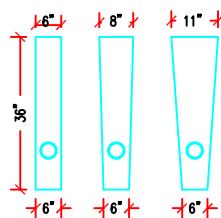

21" width

24" width

27" width

Dual 24" connected seats for 48" loveseat

36" SINGLE LOVESEAT-pwr only

SIDE VIEW OF CONTEMPO CONSOLE

SIDE VIEW OF ANGLE CONSOLE

SIDE VIEW OF

LARGE OTTOMAN (OPTIONAL PULLOUT BED)

STRAIGHT & WEDGE ARMS

TOP VIEW OF CONTEMPO CONSOLE

Row of 3- 24" width

SMALL OTTOMAN

SHARK REMOVABLE ARM

Angled Row of 4- 24" width

CHAISE

We recommend that the Minimum distance between rows is 84" from back of chair to back of chair

Average Weight  
Chair: 100 lbs  
Arm: 25 lbs  
Console: 35 lbs

ALL MEASUREMENTS ARE APPROXIMATE AND SUBJECT TO CHANGE WITHOUT NOTICE. DUPLICATION IN WHOLE OR IN PART WITHOUT WRITTEN CONSENT IS PROHIBITED. COPYRIGHT 1998-2011 ACOUSTIC INNOVATIONS INC.