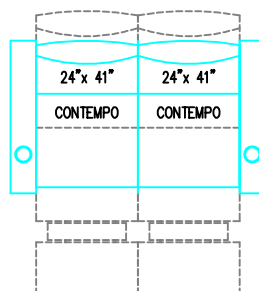

21" width

24" width

27" width

Dual 24" connected seats for 48" loveseat

36" SINGLE LOVESEAT-pwr only

SIDE VIEW OF CONTEMPO CONSOLE

SIDE VIEW OF ANGLE CONSOLE

SIDE VIEW OF

LARGE OTTOMAN (OPTIONAL PULLOUT BED)

STRAIGHT & WEDGE ARMS

TOP VIEW OF CONTEMPO CONSOLE

Row of 3- 24" width

SMALL OTTOMAN

SHARK REMOVABLE ARM

Angled Row of 4- 24" width

CHAISE

We recommend that the Minimum distance between rows is 84" from back of chair to back of chair

Average Weight  
Chair: 100 lbs  
Arm: 25 lbs  
Console: 35 lbs

ALL MEASUREMENTS ARE APPROXIMATE AND SUBJECT TO CHANGE WITHOUT NOTICE. DUPLICATION IN WHOLE OR IN PART WITHOUT WRITTEN CONSENT IS PROHIBITED. COPYRIGHT 1998-2011 ACOUSTIC INNOVATIONS INC.