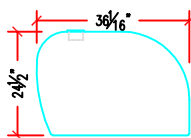

21" width

24" width

27" width

Dual 24" connected seats for 48" loveseat

36" SINGLE LOVESEAT-pwr only

SIDE VIEW OF CONTEMPO CONSOLE

SIDE VIEW OF ANGLE CONSOLE

SIDE VIEW OF

LARGE OTTOMAN (OPTIONAL PULLOUT BED)

STRAIGHT & WEDGE ARMS

TOP VIEW OF CONTEMPO CONSOLE

Row of 3- 24" width

SMALL OTTOMAN

SHARK REMOVABLE ARM

Angled Row of 4- 24" width

CHAISE