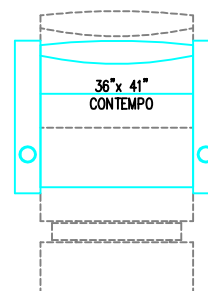

21" width

24" width

27" width

Dual 24" connected seats for 48" loveseat

36" SINGLE LOVESEAT-pwr only

SIDE VIEW OF CONTEMPO CONSOLE

SIDE VIEW OF ANGLE CONSOLE

SIDE VIEW OF

LARGE OTTOMAN (OPTIONAL PULLOUT BED)

STRAIGHT & WEDGE ARMS

TOP VIEW OF CONTEMPO CONSOLE

Row of 3- 24" width

SMALL OTTOMAN

SHARK REMOVABLE ARM

Angled Row of 4- 24" width

CHAISE

We recommend that the Minimum distance between rows is 84" from back of chair to back of chair

Average Weight  
Chair: 100 lbs  
Arm: 25 lbs  
Console: 35 lbs

ALL MEASUREMENTS ARE APPROXIMATE AND SUBJECT TO CHANGE WITHOUT NOTICE. DUPLICATION IN WHOLE OR IN PART WITHOUT WRITTEN CONSENT IS PROHIBITED. COPYRIGHT 1998-2011 ACOUSTIC INNOVATIONS INC.