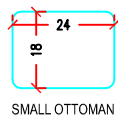

21" width

24" width

27" width

Dual 24" connected seats for 48" loveseat

36" SINGLE LOVESEAT-pwr only

SIDE VIEW OF CONTEMPO CONSOLE

SIDE VIEW OF ANGLE CONSOLE

SIDE VIEW OF

LARGE OTTOMAN (OPTIONAL PULLOUT BED)

STRAIGHT & WEDGE ARMS

TOP VIEW OF CONTEMPO CONSOLE

Row of 3- 24" width

SMALL OTTOMAN

SHARK REMOVABLE ARM

Angled Row of 4- 24" width

CHAISE