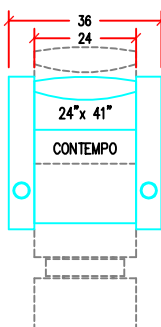

21" width

24" width

27" width

Dual 24" connected seats for 48" loveseat

36" SINGLE LOVESEAT-pwr only

SIDE VIEW OF CONTEMPO CONSOLE

SIDE VIEW OF ANGLE CONSOLE

SIDE VIEW OF

LARGE OTTOMAN (OPTIONAL PULLOUT BED)

STRAIGHT & WEDGE ARMS

TOP VIEW OF CONTEMPO CONSOLE

Row of 3- 24" width

SMALL OTTOMAN

SHARK REMOVABLE ARM

Angled Row of 4- 24" width

CHAISE

We recommend that the Minimum distance between rows is 84" from back of chair to back of chair

Average Weight  
Chair: 100 lbs  
Arm: 25 lbs  
Console: 35 lbs

ALL MEASUREMENTS ARE APPROXIMATE AND SUBJECT TO CHANGE WITHOUT NOTICE. DUPLICATION IN WHOLE OR IN PART WITHOUT WRITTEN CONSENT IS PROHIBITED. COPYRIGHT 1998-2011 ACOUSTIC INNOVATIONS INC.