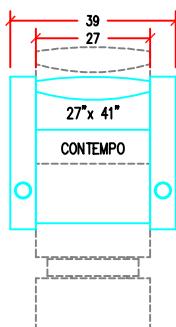

21" width

24" width

27" width

Dual 24" connected seats for 48" loveseat

36" SINGLE LOVESEAT-pwr only

SIDE VIEW OF CONTEMPO CONSOLE

SIDE VIEW OF ANGLE CONSOLE

SIDE VIEW OF

LARGE OTTOMAN (OPTIONAL PULLOUT BED)

STRAIGHT & WEDGE ARMS

TOP VIEW OF CONTEMPO CONSOLE

Row of 3- 24" width

SMALL OTTOMAN

SHARK REMOVABLE ARM

Angled Row of 4- 24" width

CHAISE

We recommend that the Minimum distance between rows is 84" from back of chair to back of chair

Average Weight  
Chair: 100 lbs  
Arm: 25 lbs  
Console: 35 lbs

ALL MEASUREMENTS ARE APPROXIMATE AND SUBJECT TO CHANGE WITHOUT NOTICE. DUPLICATION IN WHOLE OR IN PART WITHOUT WRITTEN CONSENT IS PROHIBITED. COPYRIGHT 1998-2011 ACOUSTIC INNOVATIONS INC.