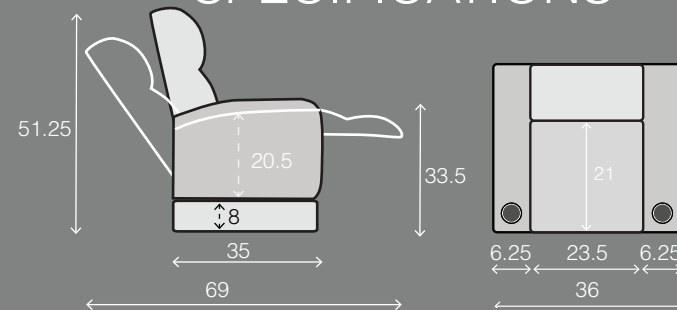

## SPECIFICATIONS

Two Arm

36 x 35 x 51.25

Right Arm

29.75 x 35 x 51.25

Left Arm

29.75 x 35 x 51.25

Armless

33.75 x 35 x 51.25

## STRAIGHT ROWS

Row of 2

65.75 x 35 x 51.25

Row of 3

95.5 x 35 x 51.25

Row of 4

125.5 x 35 x 51.25

Row of 4 Center Loveseat

112.75 x 35 x 51.25

Row of 5 Dual Loveseats

142.5 x 35 x 51.25

Row of 6 Tripple Loveseat

166 x 35 x 51.25

Row of 6

184.75 x 35 x 51.25

Row of 6 Dual Loveseats