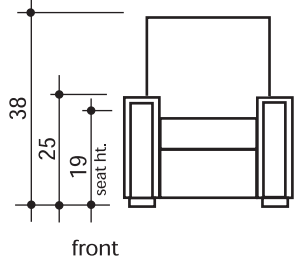

lounger basics

Celebrity Lounger is available in:

- single
- rows
- wedges
- loveseat
- with or without cupholder or with tilt-out cupholder

lounger clearances

seating plans

NOTE:
Refer to Celebrity Wedge section for multi wedge configurations.

no scale - all dimensions shown are in inches

wedge configuration