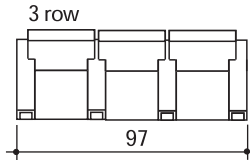

lounger basics

Celebrity Lounger is available in:

- single
- rows
- wedges
- loveseat
- with or without cupholder or with tilt-out cupholder

lounger clearances

seating plans

NOTE:
Refer to Celebrity Wedge section for multi wedge configurations.

no scale - all dimensions shown are in inches

wedge configuration