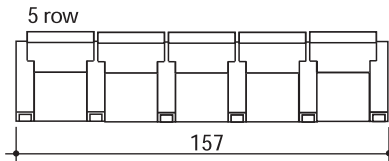

lounger basics

Celebrity Lounger is available in:

- single
- rows
- wedges
- loveseat
- with or without cupholder or with tilt-out cupholder

lounger clearances

seating plans

NOTE:
Refer to Celebrity Wedge section for multi wedge configurations.

no scale - all dimensions shown are in inches

wedge configuration