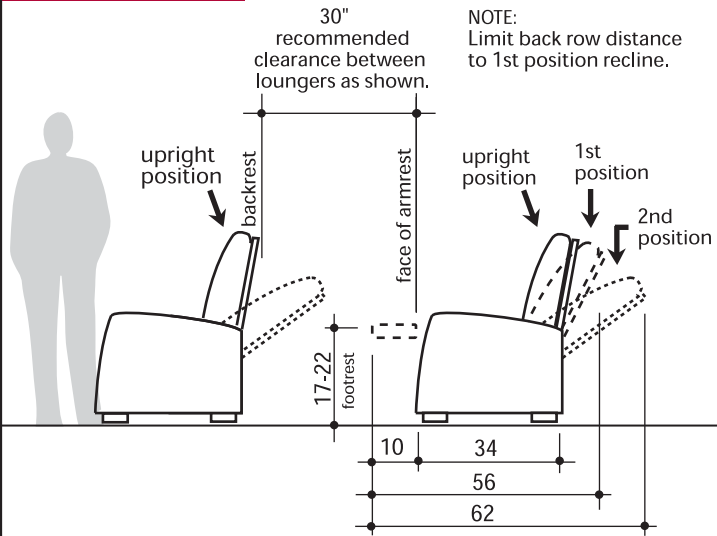

lounger basics

Celebrity Lounger is available in:

- single
- rows
- wedges
- loveseat
- with or without cupholder or with tilt-out cupholder

lounger clearances

seating plans

NOTE:
Refer to Celebrity Wedge section for multi wedge configurations.

no scale - all dimensions shown are in inches

wedge configuration