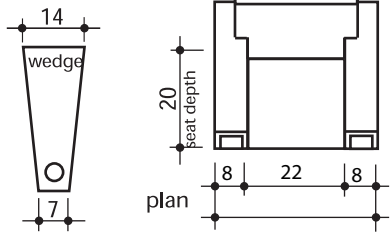

lounger basics

Celebrity Lounger is available in:

- single
- rows
- wedges
- loveseat
- with or without cupholder or with tilt-out cupholder

lounger clearances

seating plans

NOTE:
Refer to Celebrity Wedge section for multi wedge configurations.

no scale - all dimensions shown are in inches

wedge configuration