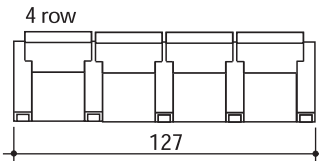

lounger basics

Celebrity Lounger is available in:

- single
- rows
- wedges
- loveseat
- with or without cupholder or with tilt-out cupholder

lounger clearances

seating plans

NOTE:
Refer to Celebrity Wedge section for multi wedge configurations.

no scale - all dimensions shown are in inches

wedge configuration