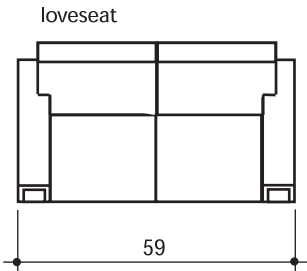

lounger basics

Celebrity Lounger is available in:

- single
- rows
- wedges
- loveseat
- with or without cupholder or with tilt-out cupholder

lounger clearances

seating plans

NOTE:
Refer to Celebrity Wedge section for multi wedge configurations.

no scale - all dimensions shown are in inches

wedge configuration