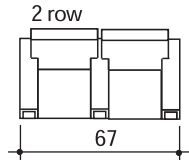

lounger basics

Celebrity Lounger is available in:

- single
- rows
- wedges
- loveseat
- with or without cupholder or with tilt-out cupholder

lounger clearances

seating plans

NOTE:
Refer to Celebrity Wedge section for multi wedge configurations.

no scale - all dimensions shown are in inches

wedge configuration