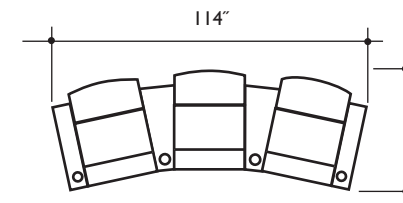

lounger detail

NOTE:
Space saver require only 3" to 4"
placement from wall for full recline

seating configuration

dimensions may vary slightly