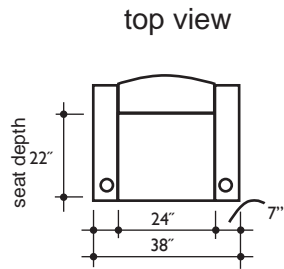

lounger detail

NOTE:
Space saver require only 3" to 4"
placement from wall for full recline

seating configuration

dimensions may vary slightly