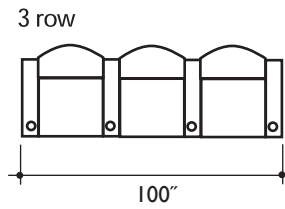

lounger detail

NOTE:
Space saver require only 3" to 4"
placement from wall for full recline

seating configuration

dimensions may vary slightly