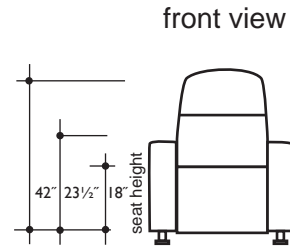

lounger detail

NOTE:
Space saver require only 3" to 4"
placement from wall for full recline

seating configuration

dimensions may vary slightly