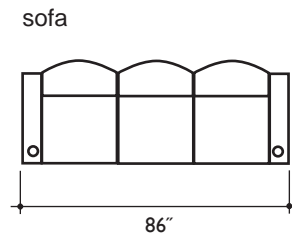

lounger detail

NOTE:
Space saver require only 3" to 4"
placement from wall for full recline

seating configuration

dimensions may vary slightly