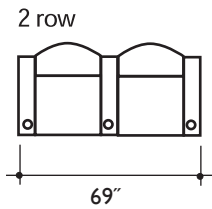

lounger detail

NOTE:
Space saver require only 3" to 4"
placement from wall for full recline

seating configuration

dimensions may vary slightly