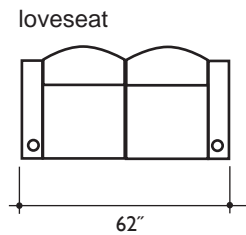

lounger detail

NOTE:
Space saver require only 3" to 4"
placement from wall for full recline

seating configuration

dimensions may vary slightly