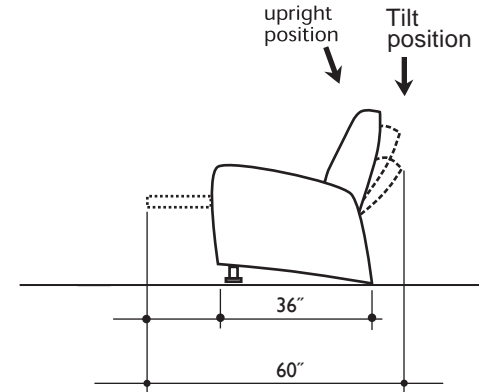

lounger detail

NOTE:
Space saver require only 3" to 4"
placement from wall for full recline

seating configuration

dimensions may vary slightly