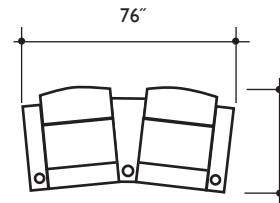

lounger detail

NOTE:
Space saver require only 3" to 4"
placement from wall for full recline

seating configuration

dimensions may vary slightly