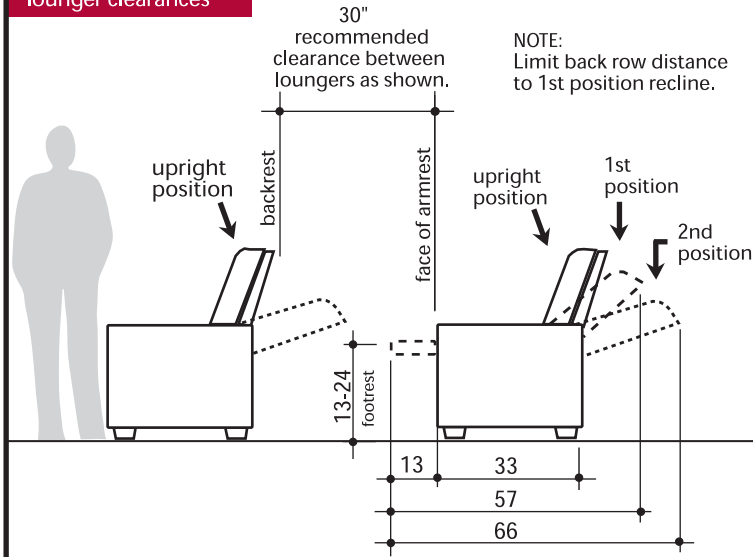

lounger basics

Deco Penthouse Lounger available in:

- single
- rows
- wedges
- loveseat
- sofa
- with or without cupholder

lounger clearances

seating plans

no scale - all dimensions shown are in inches

wedge configuration