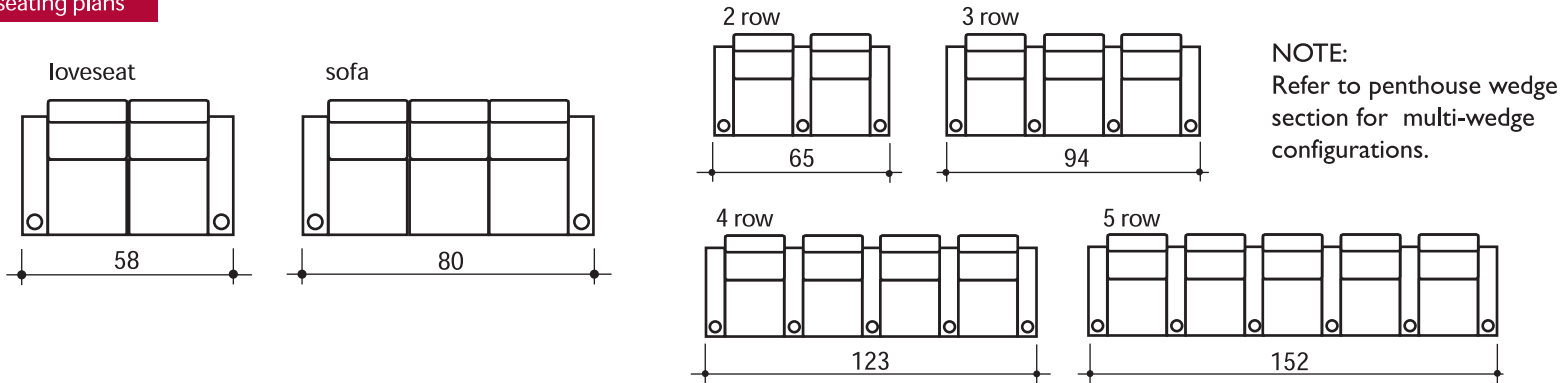

lounger basics

Deco Penthouse Lounger available in:

- single
- rows
- wedges
- loveseat
- sofa
- with or without cupholder

lounger clearances

seating plans

no scale - all dimensions shown are in inches

wedge configuration