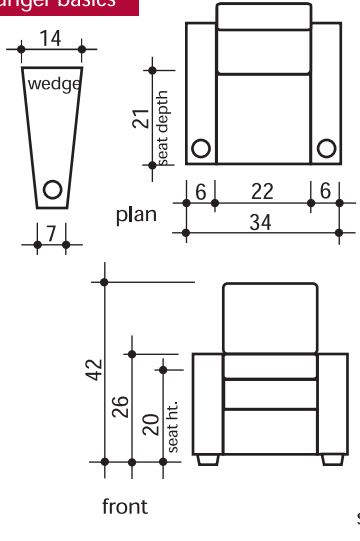

lounger basics

Deco Penthouse Lounger available in:

- single
- rows
- wedges
- loveseat
- sofa
- with or without cupholder

lounger clearances

seating plans

no scale - all dimensions shown are in inches

wedge configuration