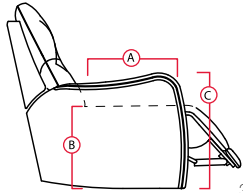

THE DAGGER

22 INCH SEAT

LHF = LEFT HAND FACING RHF = RIGHT HAND FACING

OCTANE™

SEATING

HIGH PERFORMANCE COMFORT

- A Seat Depth 19"
- B Seat Height 22"
- C Arm Height 25"
Fully Reclined 69"

3800
Manual Recliner
3801
Power Recliner

46" W x 36" D x 44" H

5200 Inside RHF
Manual Recliner
5201 Inside RHF
Power Recliner

30" W x 36" D x 44" H

3900 Connecting
Manual Recliner
3901 Connecting
Power Recliner

42" W x 36" D x 44" H

5500 Outside RHF
Manual Recliner
5501 Outside RHF
Power Recliner

4 Seats Curved with Middle Loveseat
143" W x 40" D x 44" H
73" Fully Reclined

5340 + 5400 + 5440 + 5500 Manual
5341 + 5401 + 5441 + 5501 Power