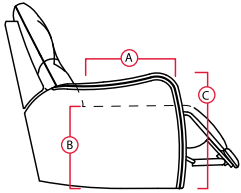

THE FLASH

22 INCH SEAT

LHF = LEFT HAND FACING RHF = RIGHT HAND FACING

OCTANE™

SEATING

HIGH PERFORMANCE COMFORT

- A Seat Depth 21"
- B Seat Height 22"
- C Arm Height 24.5"
Fully Reclined 72"

3900 Manual Recliner
3901 Power Recliner

38" W x 38.5" D x 42" H

5200 RHF Manual Recliner
5201 RHF Power Recliner

30" W x 38.5" D x 42" H

5340 LHF + RHF Wedge Manual Recliner
5341 LHF + RHF Wedge Power Recliner

40" W x 38.5" D x 42" H

5440 RHF Wedge Manual Recliner
5441 RHF Wedge Power Recliner

32" W x 38.5" D x 42" H

5400 Armless Manual Recliner
5401 Armless Power Recliner

22" W x 38.5" D x 42" H

2 Seats Straight
68" W x 38.5" D x 42" H

3900 + 5200 Manual
3901 + 5201 Power

3 Seats Straight
98" W x 38.5" D x 42" H