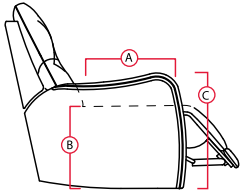

THE NOVA

22 INCH SEAT

LHF = LEFT HAND FACING RHF = RIGHT HAND FACING

OCTANE™

SEATING

HIGH PERFORMANCE COMFORT

- A Seat Depth 21"
- B Seat Height 22"
- C Arm Height 24.5"
Fully Reclined 68"

3900 Manual Recliner
3901 Power Recliner

38" W x 38.5" D x 40" H

5200 RHF Manual Recliner
5201 RHF Power Recliner

30" W x 38.5" D x 40" H

5340 LHF + RHF Wedge Manual Recliner
5341 LHF + RHF Wedge Power Recliner

44" W x 38.5" D x 40" H

5440 RHF Wedge Manual Recliner
5441 RHF Wedge Power Recliner

36" W x 38.5" D x 40" H

5400 Armless Manual Recliner
5401 Armless Power Recliner

22" W x 38.5" D x 40" H

2 Seats Straight
68" W x 38.5" D x 40" H

3900 + 5200 Manual
3901 + 5201 Power

3 Seats Straight
98" W x 38.5" D x 40" H