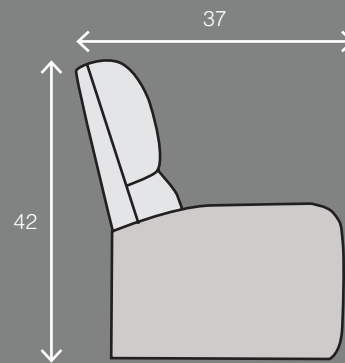

OCTANE SEATING

AXIS ZR700

Two Arm
34.25 x 37 x 42

Right Arm
28 x 37 x 42

MOST POPULAR LAYOUTS

Row of 2
62.25 x 37 x 42

Row of 3
90.25 x 37 x 42

Row of 4
118.25 x 37 x 42

Row of 5
146.25 x 37 x 42

Row of 6
174.25 x 37 x 42

Row of 7
202.25 x 37 x 42

Row of 8
230.25 x 37 x 42

Row of 9
258.25 x 37 x 42

Row of 10
286.25 x 37 x 42

Row of 11
314.25 x 37 x 42

Row of 12
342.25 x 37 x 42

Measurements shown in inches as Width x Depth x Height.

Specifications are correct at time of printing and are subject to change without notice.

AXIS-ZR700-v.2017-1