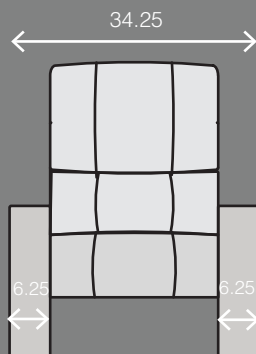

OCTANE SEATING

AXIS ZR700

Two Arm
34.25 x 37 x 42

Right Arm
28 x 37 x 42

MOST POPULAR LAYOUTS

Row of 2
62.25 x 37 x 42

Row of 3
90.25 x 37 x 42

Row of 4
118.25 x 37 x 42

Row of 5
146.25 x 37 x 42

Row of 6
174.25 x 37 x 42

Row of 7
202.25 x 37 x 42

Row of 8
230.25 x 37 x 42

Row of 9
258.25 x 37 x 42

Row of 10
286.25 x 37 x 42

Row of 11
314.25 x 37 x 42

Row of 12
342.25 x 37 x 42

Measurements shown in inches as Width x Depth x Height.

Specifications are correct at time of printing and are subject to change without notice.

AXIS-ZR700-v.2017-1