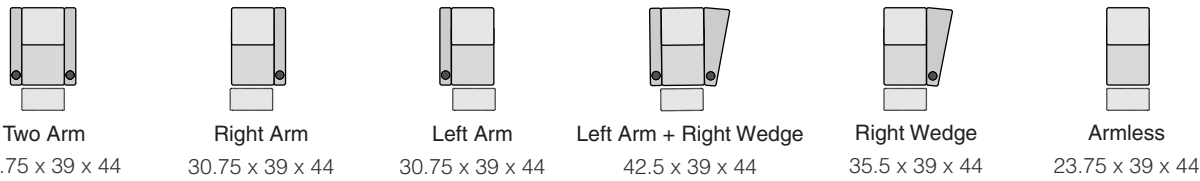

OCTANE BLISS LHR MASSAGE

SPECIFICATIONS