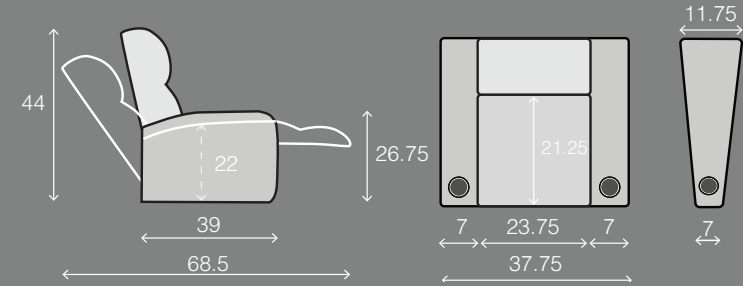

## STRAIGHT ROWS

## CURVED ROWS

Measurements shown in inches as Width x Depth x Height.

Specifications are correct at time of printing and are subject to change without notice.

OCTANE-FLASH HR-v.2018-1