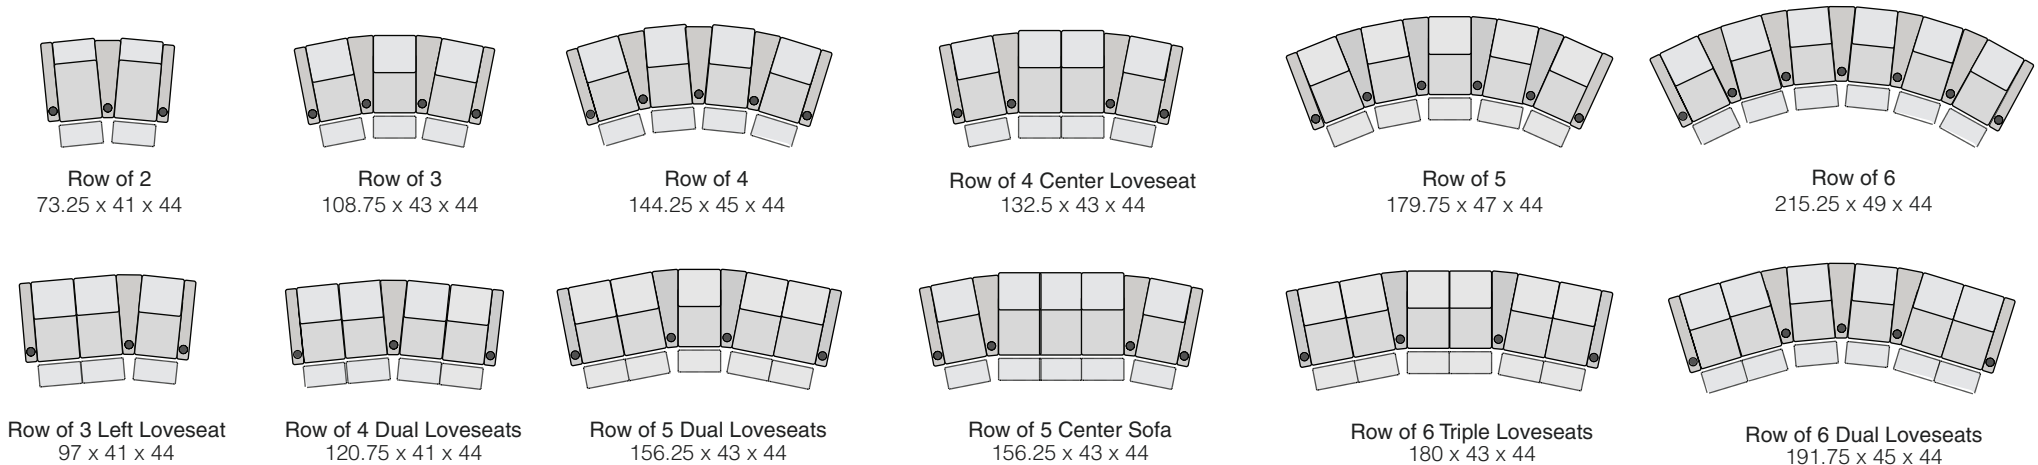

## SPECIFICATIONS

## STRAIGHT ROWS

## CURVED ROWS

Measurements shown in inches as Width x Depth x Height.

Specifications are correct at time of printing and are subject to change without notice.

OCTANE-FLASH HR-v.2018-1