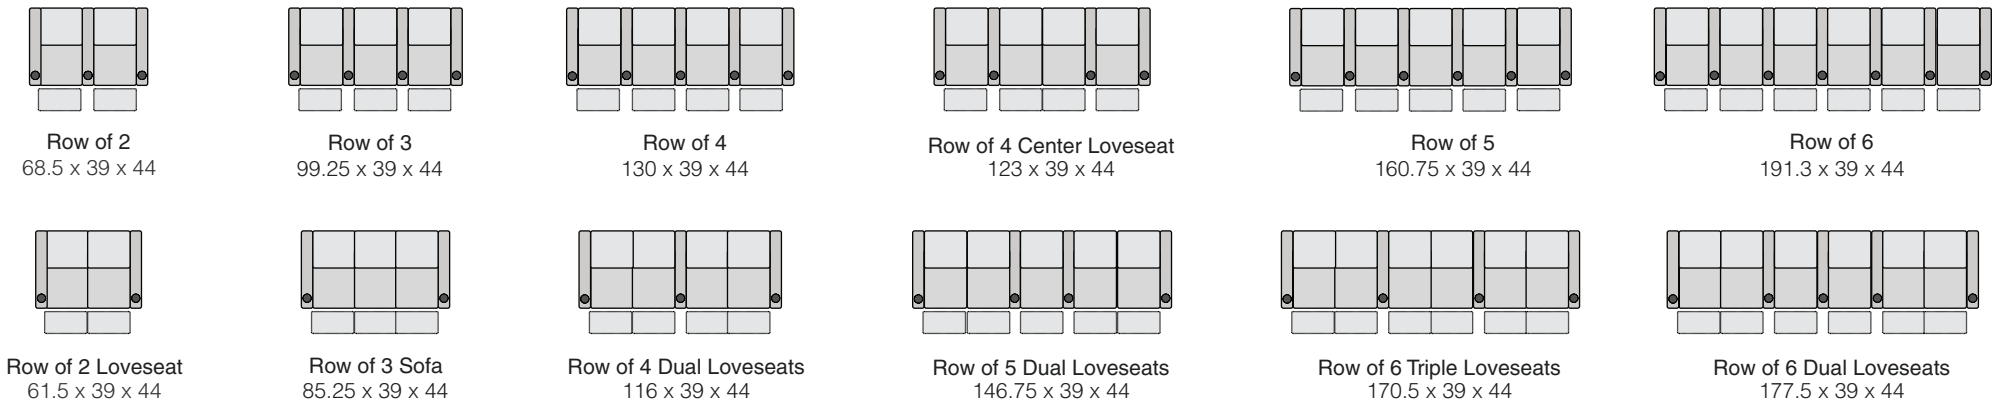

## STRAIGHT ROWS

## CURVED ROWS

Measurements shown in inches as Width x Depth x Height.

Specifications are correct at time of printing and are subject to change without notice.

OCTANE-FLASH HR-v.2018-1