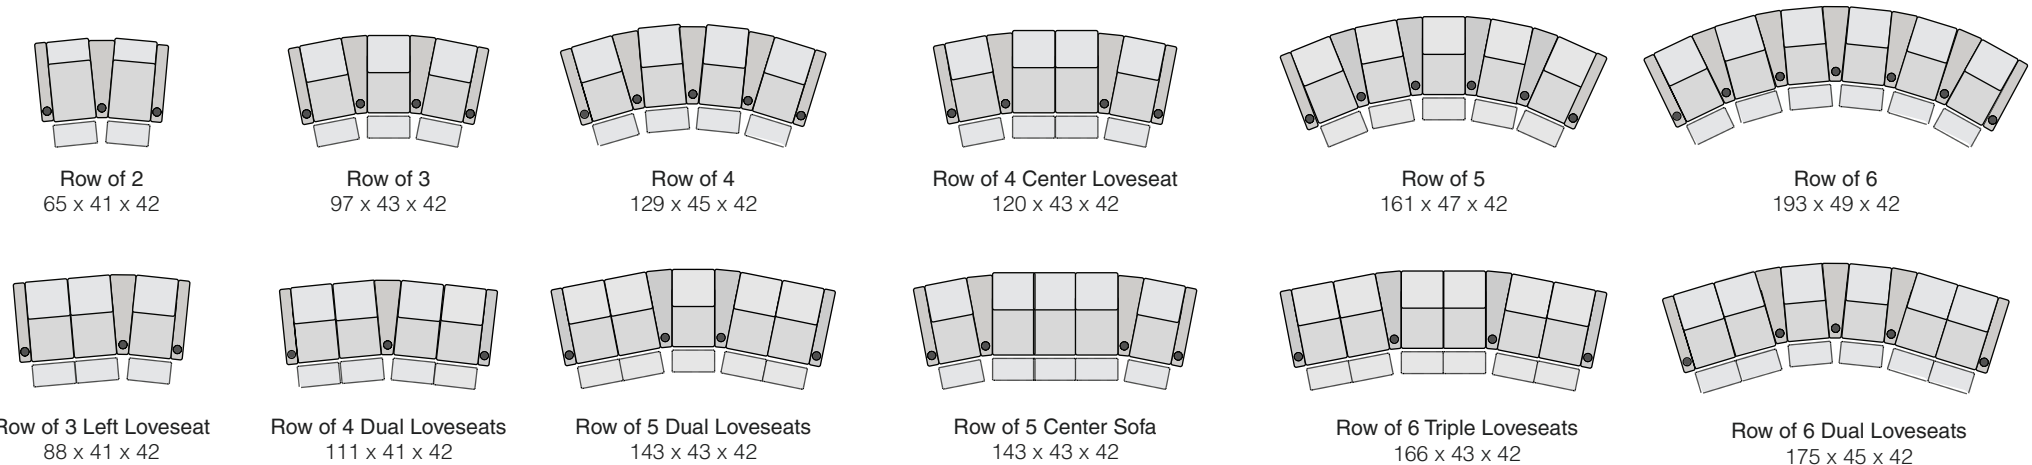

## SPECIFICATIONS

## STRAIGHT ROWS

## CURVED ROWS

Measurements shown in inches as Width x Depth x Height.

Specifications are correct at time of printing and are subject to change without notice.