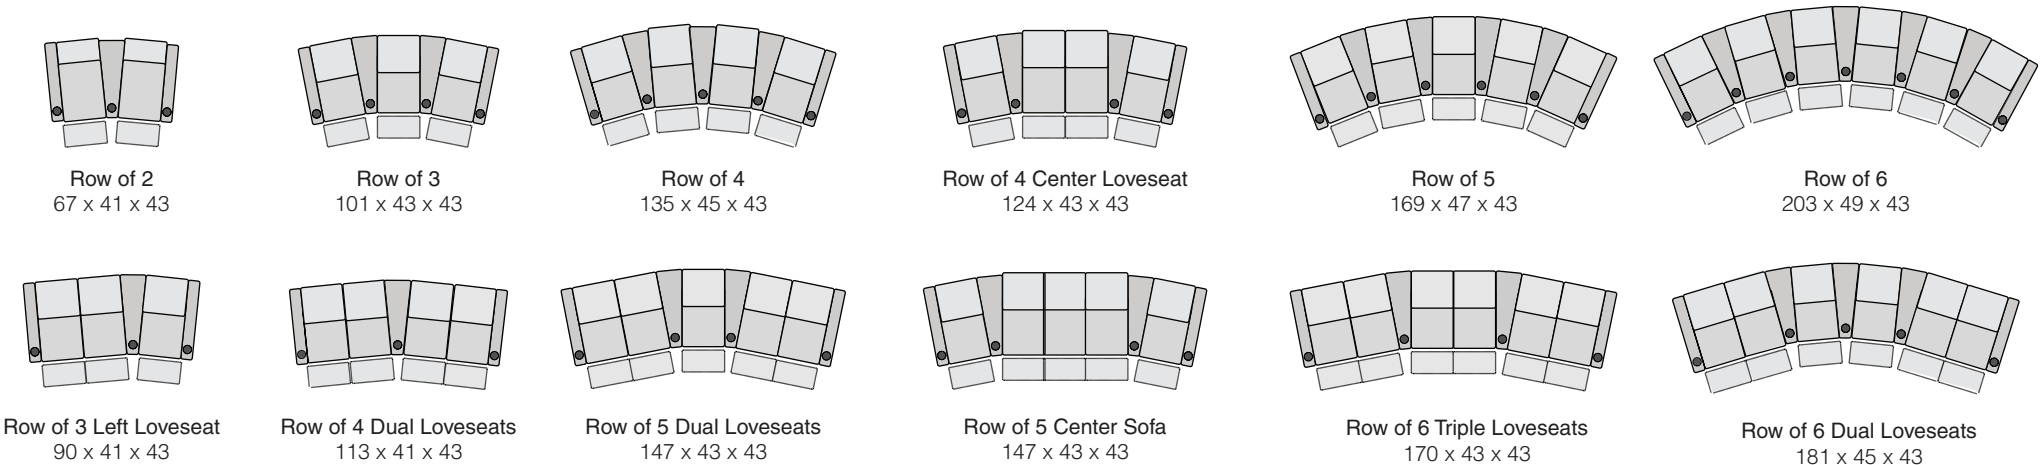

OCTANE DIESEL XS950

SPECIFICATIONS

STRAIGHT ROWS

CURVED ROWS

Measurements shown in inches as Width x Depth x Height.

Specifications are correct at time of printing and are subject to change without notice.