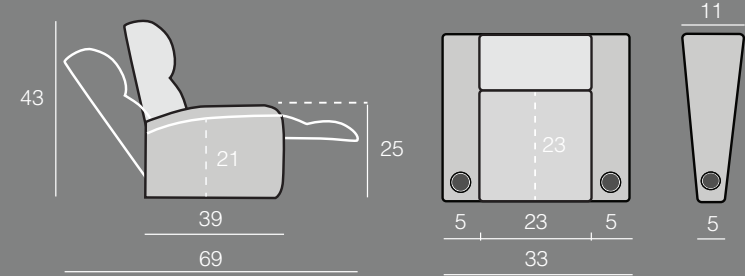

OCTANE DIESEL XS950

SPECIFICATIONS

STRAIGHT ROWS

CURVED ROWS

Measurements shown in inches as Width x Depth x Height.

Specifications are correct at time of printing and are subject to change without notice.