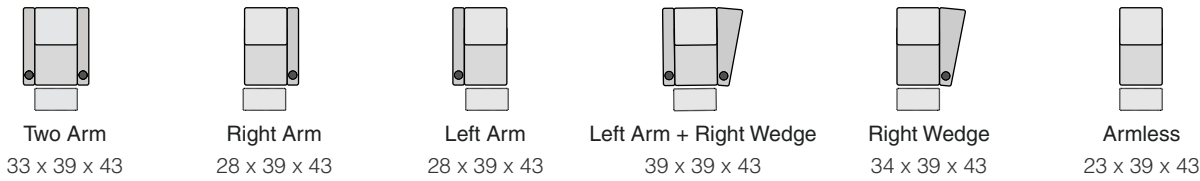

OCTANE DIESEL XS950

SPECIFICATIONS

STRAIGHT ROWS

CURVED ROWS

Measurements shown in inches as Width x Depth x Height.

Specifications are correct at time of printing and are subject to change without notice.