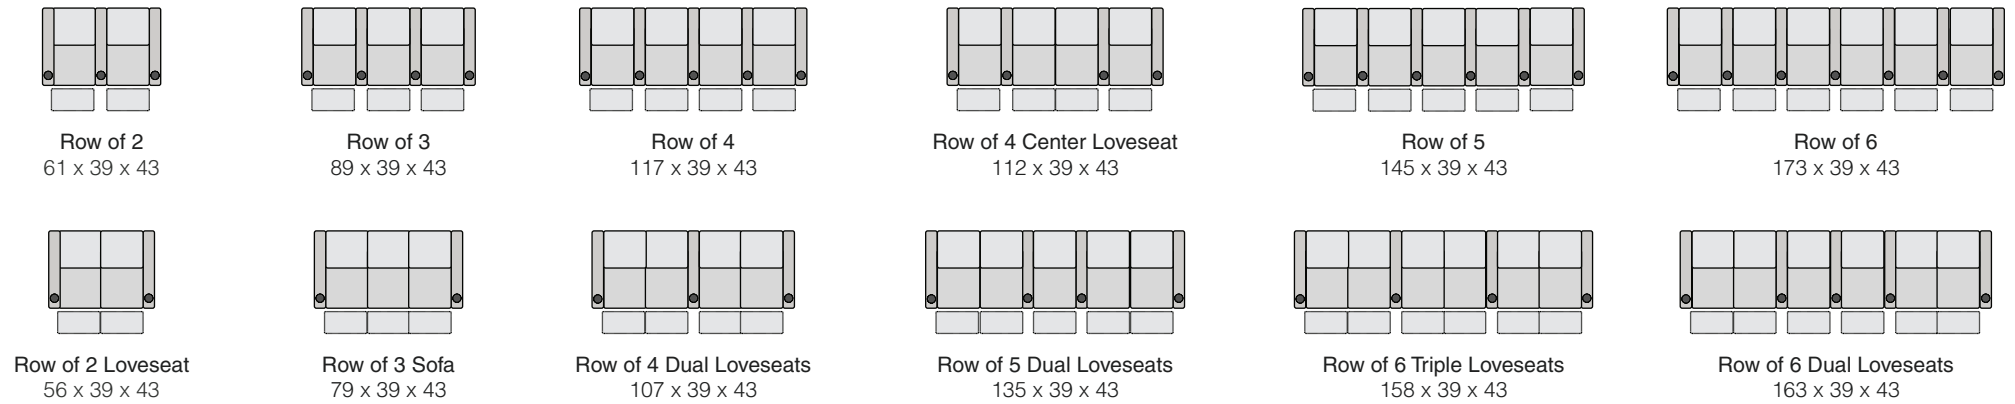

OCTANE DIESEL XS950

SPECIFICATIONS

STRAIGHT ROWS

CURVED ROWS

Measurements shown in inches as Width x Depth x Height.

Specifications are correct at time of printing and are subject to change without notice.