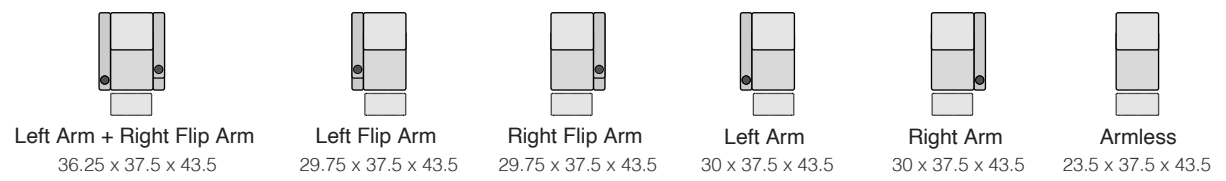

OCTANE FLEX HR SERIES

WITH FLIP UP ARMS

SPECIFICATIONS

STRAIGHT ROWS

Measurements shown in inches as Width x Depth x Height.

Specifications are correct at time of printing and are subject to change without notice.