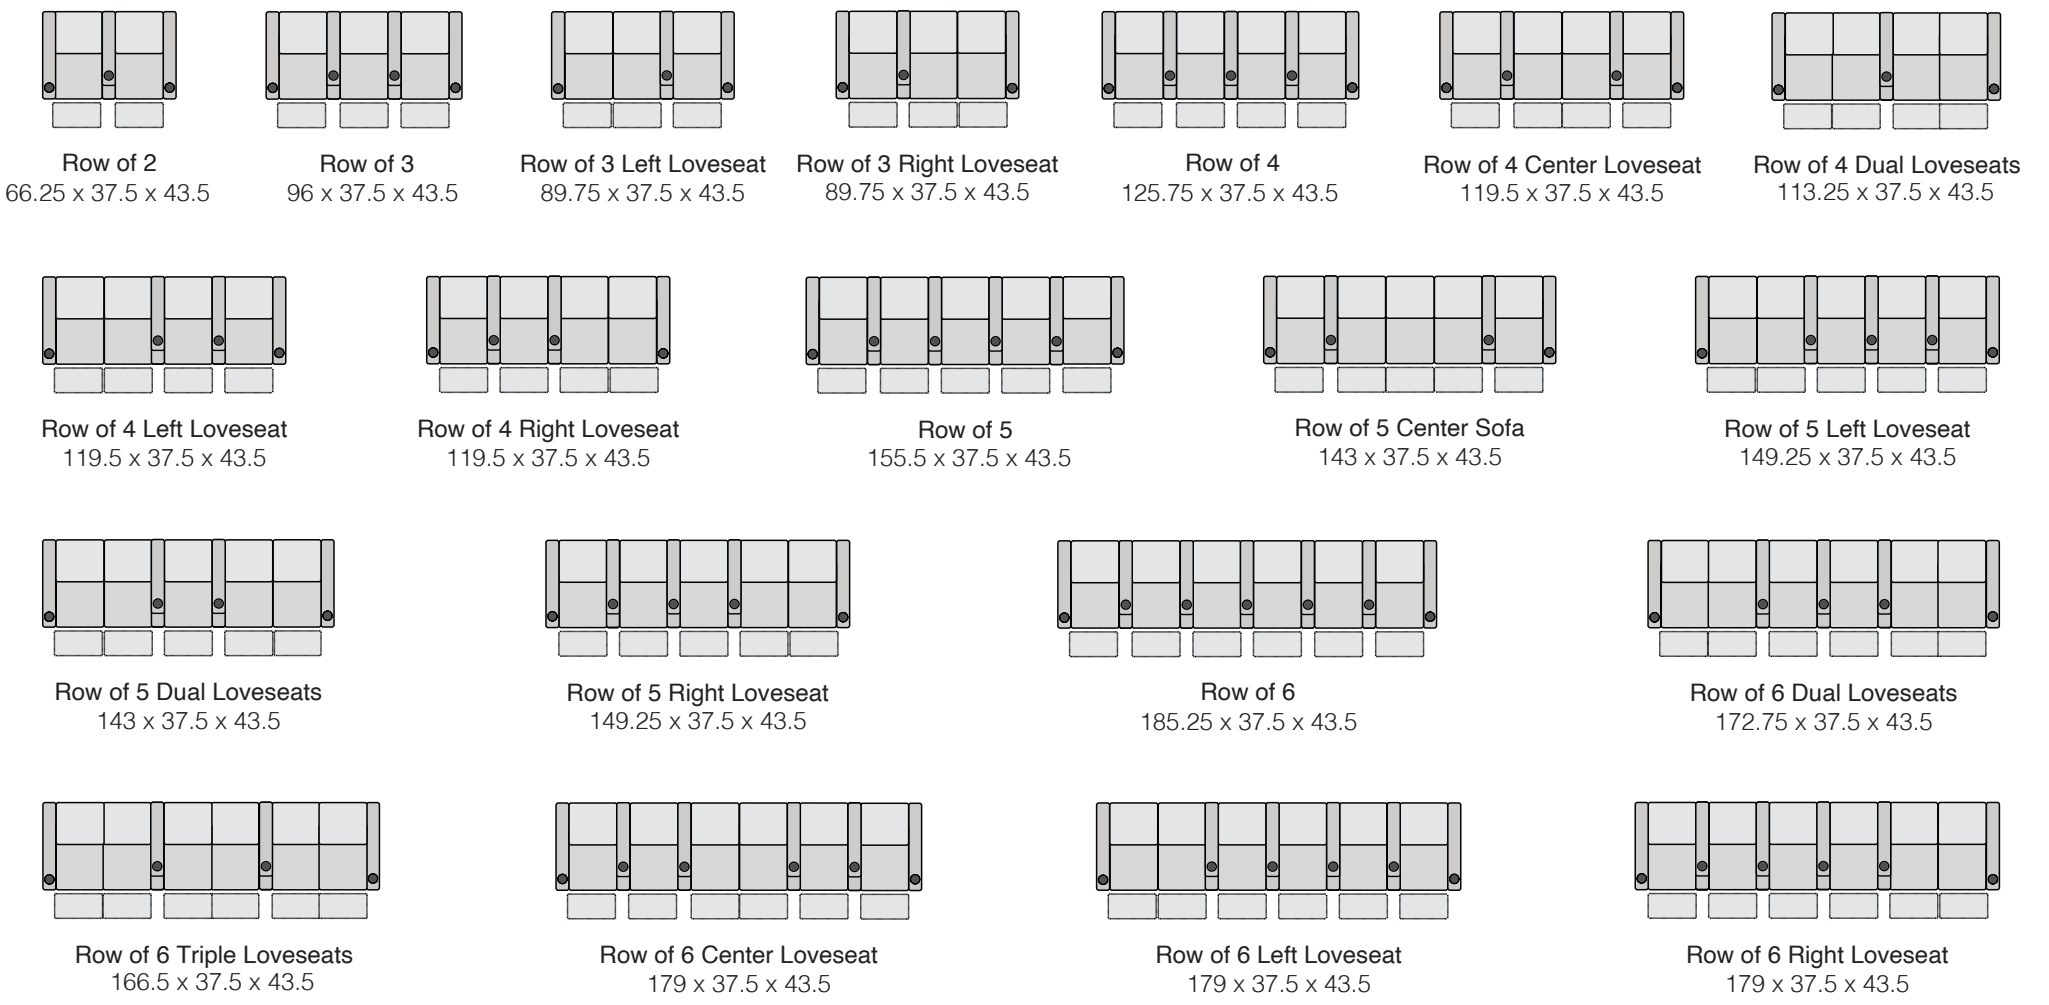

OCTANE FLEX HR SERIES

WITH FLIP UP ARMS

SPECIFICATIONS

STRAIGHT ROWS

Measurements shown in inches as Width x Depth x Height.

Specifications are correct at time of printing and are subject to change without notice.

OCTANE-FLEX HR-FLIP ARM-v.2021-1