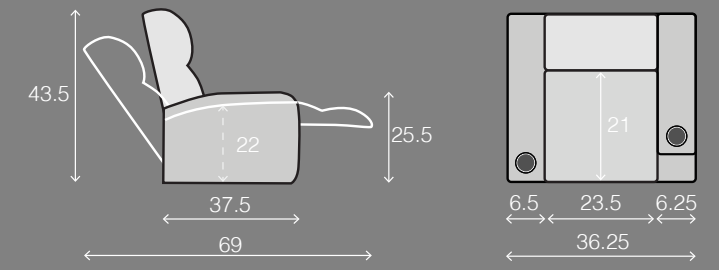

OCTANE FLEX HR SERIES

WITH FLIP UP ARMS

SPECIFICATIONS

STRAIGHT ROWS

Measurements shown in inches as Width x Depth x Height.

Specifications are correct at time of printing and are subject to change without notice.