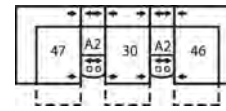

5-Seat Curved Corner Small Reclining Sectional with Sofabed
104 x 122"
264 x 310cm

5-Seat Curved Corner Console Separated Reclining Sectional with Sofabed
117 x 118"
297 x 300cm

4-Seat Console Separated Angled Reclining Sectional with Loveseat
166 x 74"
422 x 188cm

3-Seat Console Separated Angled Reclining Sectional
125 x 70"
318 x 178cm

4-Seat Console Separated Angled Reclining Sectional
164 x 74"
417 x 188cm

3-Seat Console Separated Reclining Sectional
117 x 66"
297 x 168cm