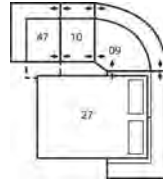

5-Seat Curved Corner Small Reclining Sectional with Sofabed
104 x 122"
264 x 310cm