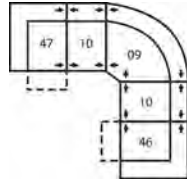

5-Seat Curved Corner Large Reclining Sectional
107 x 107"
272 x 272cm