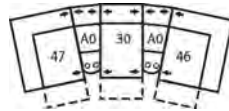

Reclining Chairs, Sofabed Mechanisms and Sofabed Mattresses - two year warranty

Seat Cushion Foam and Fibre-filled Components - five year pro-rated warranty

5-Seat Curved Corner Large Reclining Sectional
107 x 107"
272 x 272cm

5-Seat Curved Corner Small Reclining Sectional with Sofabed
104 x 122"
264 x 310cm

5-Seat Curved Corner Console Separated Reclining Sectional with Sofabed
117 x 118"
297 x 300cm

4-Seat Console Separated Angled Reclining Sectional with Loveseat
166 x 74"
422 x 188cm