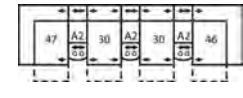

4-Seat Console Separated Reclining Sectional
153 x 66"
389 x 168cm