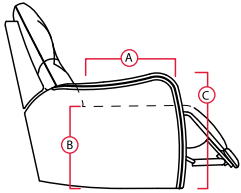

THE RUMBLER

22 INCH SEAT

LHF = LEFT HAND FACING RHF = RIGHT HAND FACING

OCTANE™

SEATING

HIGH PERFORMANCE COMFORT

- A Seat Depth 20"
- B Seat Height 22"
- C Arm Height 25"
Fully Reclined 69"

3900 Manual Recliner
3901 Power Recliner

38" W x 36" D x 42" H

5200 RHF Manual Recliner
5201 RHF Power Recliner

30" W x 36" D x 42" H

5340 LHF + RHF Wedge Manual Recliner
5341 LHF + RHF Wedge Power Recliner

44" W x 36" D x 42" H

5440 RHF Wedge Manual Recliner
5441 RHF Wedge Power Recliner

36" W x 36" D x 42" H

5400 Armless Manual Recliner
5401 Armless Power Recliner

22" W x 36" D x 42" H

2 Seats Straight
68" W x 36" D x 42" H

3900 + 5200 Manual
3901 + 5201 Power

3 Seats Straight
98" W x 36" D x 42" H