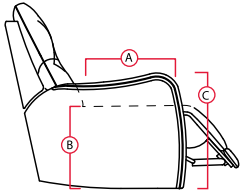

THE STRIKE

22 INCH SEAT

LHF = LEFT HAND FACING RHF = RIGHT HAND FACING

OCTANE™

SEATING

HIGH PERFORMANCE COMFORT

- A Seat Depth 21"
- B Seat Height 22"
- C Arm Height 24"
Fully Reclined 69"

3900 Manual Recliner
3901 Power Recliner

44" W x 38.5" D x 42" H

5200 RHF Manual Recliner
5201 RHF Power Recliner

33" W x 38.5" D x 42" H

5340 LHF + RHF Wedge Manual Recliner
5341 LHF + RHF Wedge Power Recliner

49" W x 38.5" D x 42" H

5440 RHF Wedge Manual Recliner
5441 RHF Wedge Power Recliner

38" W x 38.5" D x 42" H

5400 Armless Manual Recliner
5401 Armless Power Recliner

22" W x 38.5" D x 42" H

2 Seats Straight
77" W x 38.5" D x 42" H

3900 + 5200 Manual
3901 + 5201 Power

3 Seats Straight
110" W x 38.5" D x 42" H